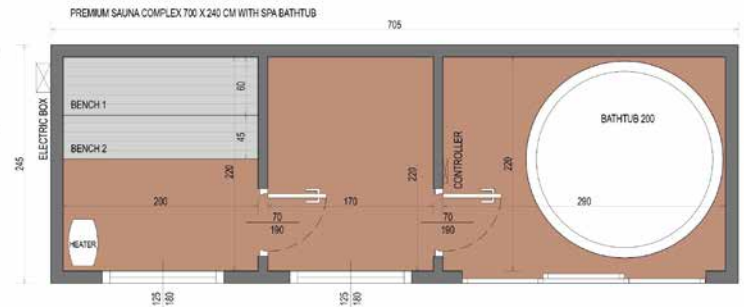

SAUNA PREMIUM 500 X 220 CM

HIGH QUALITY PREMIUM SAUNA WITH TERRACE

DIMENSIONS

PLAN

COLOUR VARIANTS

SPECYFIKACJA

Dimensions: **504 x 224 x 248 cm**
Insulation of walls and floors: **50 mm pressed wool**
Roof insulation: **mineral wool 100 mm**
Membrane: **vapour barrier**
Fitting: **seamed sheet metal**
Weight: **1700 kg**

SAUNA PREMIUM 500 X 220 CM

HIGH QUALITY PREMIUM SAUNA WITH SPA BATHTUB

DIMENSIONS

PLAN

COLOUR VARIANTS

SPECYFIKACJA

Dimensions: **504 x 224 x 248 cm**
Insulation of walls and floors: **50 mm pressed wool**
Roof insulation: **mineral wool 100 mm**
Membrane: **vapour barrier**
Fitting: **seamed sheet metal**
Weight: **1700 kg**

PREMIUM SAUNA COMPLEX 700 X 250 CM

FINNISH SAUNA WITH A VESTIBULE AND ENCLOSED TERRACE WITH SPA BATHTUB

DIMENSIONS

PLAN

COLOUR VARIANTS

Dimensions: **705 x 245 x 248 cm**
 Insulation of walls and floors: **50 mm pressed wool**
 Roof insulation: **mineral wool 100 mm**
 Membrane: **vapour barrier**
 Fitting: **seamed sheet metal**
 Weight: ok **2000 kg**

SAUNA PREMIUM ELEGANCE 500 X 240 CM

HIGH QUALITY PREMIUM SAUNA MADE OF THERMO WOOD

DIMENSIONS

PLAN

COLOUR VARIANTS

SPECIFICATION

Dimensions: **500 x 240 x 260 cm**
Insulation of walls and floors: **50 mm pressed wool**
Roof insulation: **mineral wool 100 mm**
Membrane: **vapour barrier**
Fitting: **seamed sheet metal**
Weight: **2000 kg**