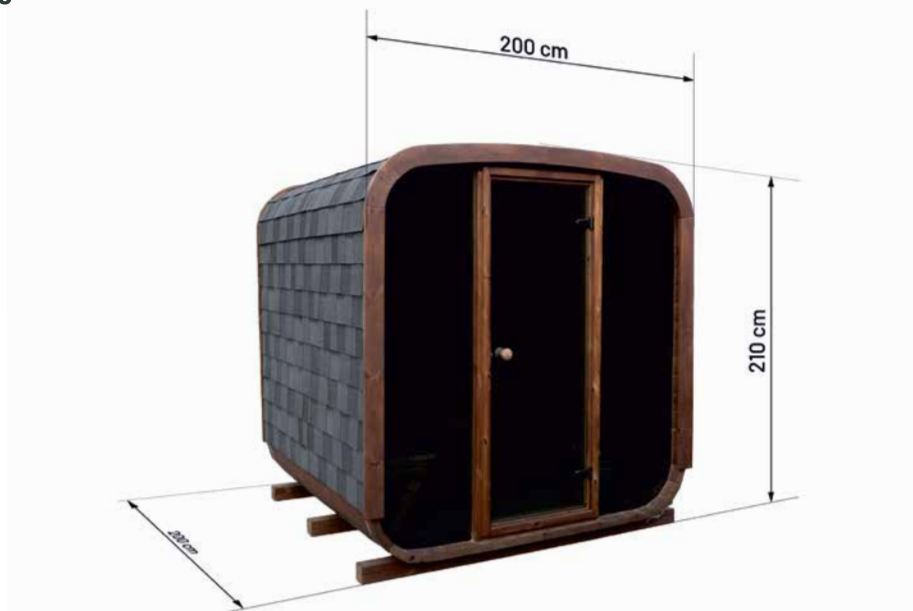

SAUNA HOBI 200 X 200 CM

HIGH QUALITY SAUNA MADE OF THERMO WOOD

DIMENSIONS

COLOUR VARIANTS

SPECIFICATION

Dimensions: **200 x 200 x 210 cm**
Material: **Thermo pine**
Wall thickness: **44 mm**
Weight: **800 kg**

Roofing material: **Asphalt shingles**
Joinery: **Door and window made of tinted tempered glass**

Stove: **Harvia M3**
Lighting: **LED**

SAUNA KELO 200 X 200 CM

HIGH QUALITY SAUNA MADE OF THERMO WOOD

DIMENSIONS