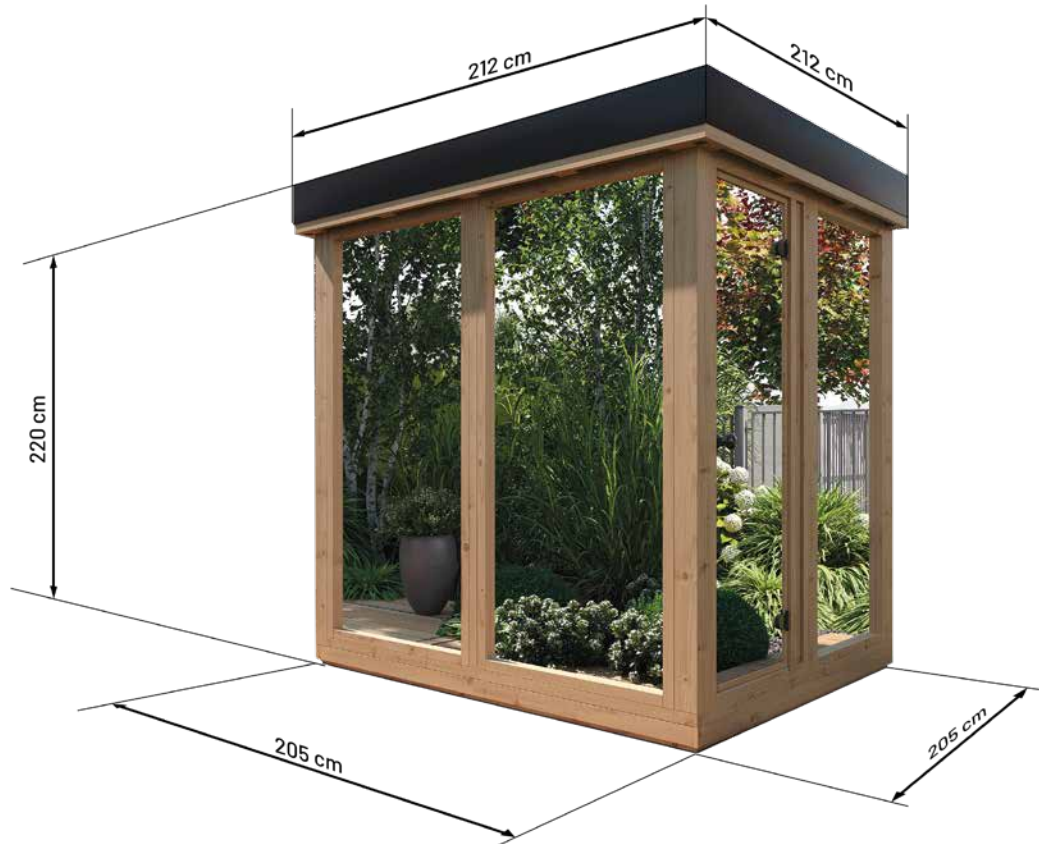

SAUNA PREMIUM SKAVA

HIGH QUALITY PREMIUM SAUNA MADE OF THERMO WOOD

DIMENSIONS

SPECIFICATION

Dimensions: **205 x 205 x 220 cm**
Material: **Thermo wood, tempered glass**
Weight: **600 kg**
Roof: **seamed metal sheet**
Interior: **Thermo wood**

DIMENSIONS

SPECIFICATION

Dimensions: **205 x 205 x 220 cm**
Material: **Thermo wood, tempered glass**
Weight: **600 kg**
Roof: **seamed metal sheet**
Interior: **Thermo wood**

Insulation: **30 mm rock wool**
Glazing: **tempered glass, double-glazed**
Bench: **two-tiered**
Heater: **Harvia Top Steel 9 kW**
Lighting: **interior LED**