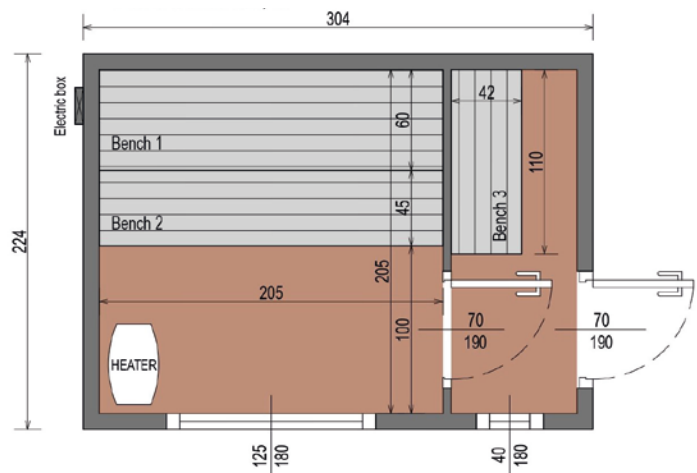

PREMIUM GARDEN SAUNAS

SAUNA PREMIUM 220 X 220 CM

HIGH QUALITY PREMIUM SAUNA MADE OF THERMO WOOD

DIMENSIONS

PLAN

COLOUR VARIANTS

SPECIFICATION

Dimensions: **224 x 224 x 248 cm**
Insulation of walls and floors: **50 mm pressed wool**
Roof insulation: **mineral wool 100 mm**
Membrane: **vapour barrier**
Fitting: **seamed sheet metal**
Weight: **1000 kg**

SAUNA PREMIUM 300 X 220 CM

HIGH QUALITY PREMIUM SAUNA MADE OF THERMO WOOD

DIMENSIONS

PLAN

COLOUR VARIANTS

SPECIFICATION

Dimensions: **304 x 224 x 248 cm**
Insulation of walls and floors: **50 mm pressed wool**
Roof insulation: **mineral wool 100 mm**
Membrane: **vapour barrier**
Fitting: **seamed sheet metal**
Weight: **1300 kg**

SAUNA PREMIUM 400 X 220 CM

HIGH QUALITY PREMIUM SAUNA MADE OF THERMO WOOD

DIMENSIONS

PLAN

COLOUR VARIANTS

SPECYFIKACJA

Dimensions: **404 x 224 x 248 cm**
Insulation of walls and floors: **50 mm pressed wool**
Roof insulation: **mineral wool 100 mm**
Membrane: **vapour barrier**
Fitting: **seamed sheet metal**
Weight: **1600 kg**

SAUNA PREMIUM 500 X 220 CM

HIGH QUALITY PREMIUM SAUNA WITH SPA BATHTUB

DIMENSIONS

PLAN

COLOUR VARIANTS

SPECYFIKACJA

Dimensions: **504 x 224 x 248 cm**
Insulation of walls and floors: **50 mm pressed wool**
Roof insulation: **mineral wool 100 mm**
Membrane: **vapour barrier**
Fitting: **seamed sheet metal**
Weight: **1700 kg**