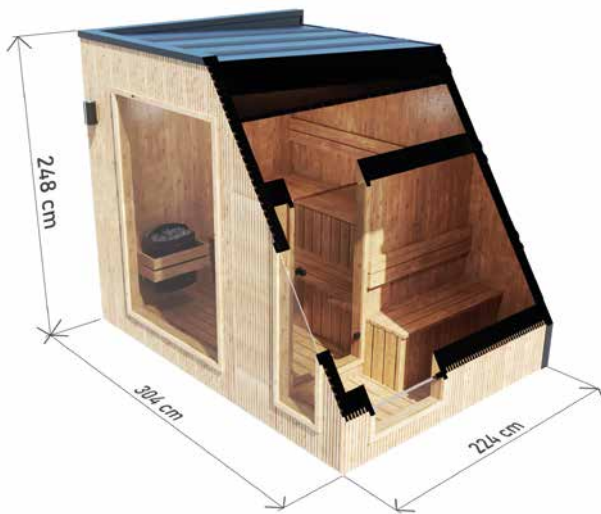

SAUNA PREMIUM 300 X 220 CM

HIGH QUALITY PREMIUM SAUNA MADE OF THERMO WOOD

DIMENSIONS

PLAN

COLOUR VARIANTS

SPECIFICATION

Dimensions: **304 x 224 x 248 cm**
Insulation of walls and floors: **50 mm pressed wool**
Roof insulation: **mineral wool 100 mm**
Membrane: **vapour barrier**
Fitting: **seamed sheet metal**
Weight: **1300 kg**