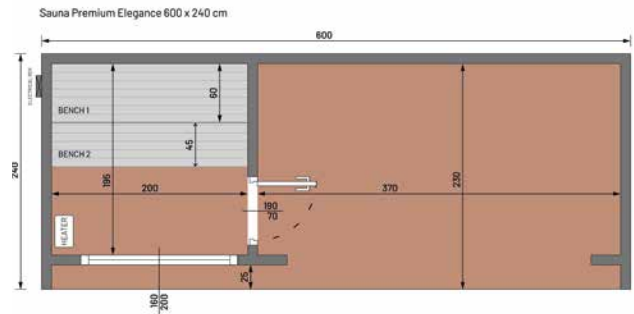

SAUNA PREMIUM 500 X 220 CM

HIGH QUALITY PREMIUM SAUNA WITH SPA BATHTUB

DIMENSIONS

PLAN

COLOUR VARIANTS

SPECYFIKACJA

Dimensions: **504 x 224 x 248 cm**
Insulation of walls and floors: **50 mm pressed wool**
Roof insulation: **mineral wool 100 mm**
Membrane: **vapour barrier**
Fitting: **seamed sheet metal**
Weight: **1700 kg**

SAUNA PREMIUM ELEGANCE 500 X 240 CM

HIGH QUALITY PREMIUM SAUNA MADE OF THERMO WOOD

DIMENSIONS

PLAN

COLOUR VARIANTS

SPECIFICATION

Dimensions: **500 x 240 x 260 cm**
Insulation of walls and floors: **50 mm pressed wool**
Roof insulation: **mineral wool 100 mm**
Membrane: **vapour barrier**
Fitting: **seamed sheet metal**
Weight: **2000 kg**

SAUNA PREMIUM ELEGANCE 600 X 240 CM

HIGH QUALITY PREMIUM SAUNA MADE OF THERMO WOOD

DIMENSIONS

PLAN

COLOUR VARIANTS

SPECIFICATION

Dimensions: **600 x 240 x 260 cm**
Insulation of walls and floors: **50 mm pressed wool**
Roof insulation: **mineral wool 100 mm**
Membrane: **vapour barrier**
Fitting: **seamed sheet metal**
Weight: **2200 kg**

SAUNA PREMIUM ELEGANCE 700 X 240 CM

HIGH QUALITY PREMIUM SAUNA MADE OF THERMO WOOD

DIMENSIONS

PLAN

COLOUR VARIANTS

SPECIFICATION

Dimensions: **700 x 240 x 260 cm**
Insulation of walls and floors: **50 mm pressed wool**
Roof insulation: **mineral wool 100 mm**
Membrane: **vapour barrier**
Fitting: **seamed sheet metal**
Weight: **2400 kg**