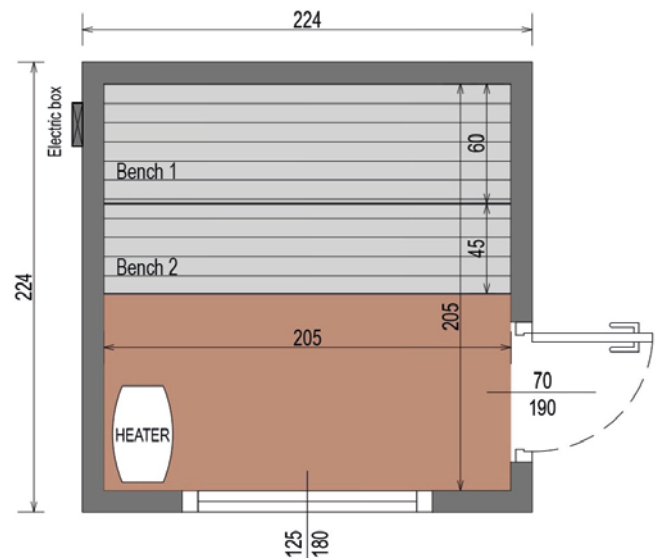

PREMIUM GARDEN SAUNAS

SAUNA PREMIUM 220 X 220 CM

HIGH QUALITY PREMIUM SAUNA MADE OF THERMO WOOD

DIMENSIONS

PLAN

COLOUR VARIANTS

SPECIFICATION

Dimensions: **224 x 224 x 248 cm**
Insulation of walls and floors: **50 mm pressed wool**
Roof insulation: **mineral wool 100 mm**
Membrane: **vapour barrier**
Fitting: **seamed sheet metal**
Weight: **1000 kg**

SAUNA PREMIUM 300 X 220 CM

HIGH QUALITY PREMIUM SAUNA MADE OF THERMO WOOD

DIMENSIONS

PLAN

COLOUR VARIANTS

SPECIFICATION

Dimensions: **304 x 224 x 248 cm**
Insulation of walls and floors: **50 mm pressed wool**
Roof insulation: **mineral wool 100 mm**
Membrane: **vapour barrier**
Fitting: **seamed sheet metal**
Weight: **1300 kg**

SAUNA PREMIUM 400 X 220 CM

HIGH QUALITY PREMIUM SAUNA MADE OF THERMO WOOD

DIMENSIONS

PLAN

COLOUR VARIANTS

SPECYFIKACJA

Dimensions: **404 x 224 x 248 cm**
Insulation of walls and floors: **50 mm pressed wool**
Roof insulation: **mineral wool 100 mm**
Membrane: **vapour barrier**
Fitting: **seamed sheet metal**
Weight: **1600 kg**

SAUNA PREMIUM 500 X 220 CM

HIGH QUALITY PREMIUM SAUNA WITH SPA BATHTUB

DIMENSIONS

PLAN

COLOUR VARIANTS

SPECYFIKACJA

Dimensions: **504 x 224 x 248 cm**
Insulation of walls and floors: **50 mm pressed wool**
Roof insulation: **mineral wool 100 mm**
Membrane: **vapour barrier**
Fitting: **seamed sheet metal**
Weight: **1700 kg**