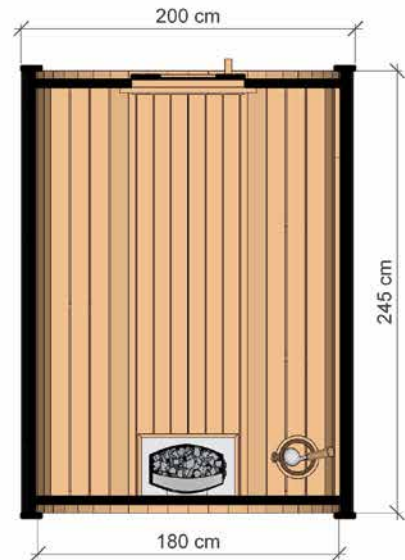

DIMENSIONS

SPECIFICATION

Dimensions: **205 x 205 x 220 cm**
Material: **Thermo wood, tempered glass**
Weight: **600 kg**
Roof: **seamed metal sheet**
Interior: **Thermo wood**

Insulation: **30 mm rock wool**
Glazing: **tempered glass, double-glazed**
Bench: **two-tiered**
Heater: **Harvia Top Steel 9 kW**
Lighting: **interior LED**

DIMENSIONS

PLAN

COLOUR VARIANTS

SPECIFICATION

Dimensions: **160 x 125 x 205 cm**
Material: **Thermo pine**
Board thickness: **44 mm**
Weight: **500 kg**

Covering: **black bituminous shingles**
Reinforcement: **Two stainless steel clamps**
Door: **wooden with tempered glass**

DIMENSIONS

PLAN

COLOUR VARIANTS

SPECIFICATION

Dimensions: **205 x 200 x 200 cm**
Material: **spruce**
Board thickness: **45 mm**

Covering: **black bituminous shingles**
Reinforcement: **two stainless steel clamps**
Weight: **600 kg**

Installation: **two bases for mounting on the ground**
Door: **wooden with tempered glass**

BARREL SAUNA 250 CM

HIGH QUALITY GARDEN SAUNA

Option to order **THERMO** wood version!

DIMENSIONS

PLAN

COLOUR VARIANTS