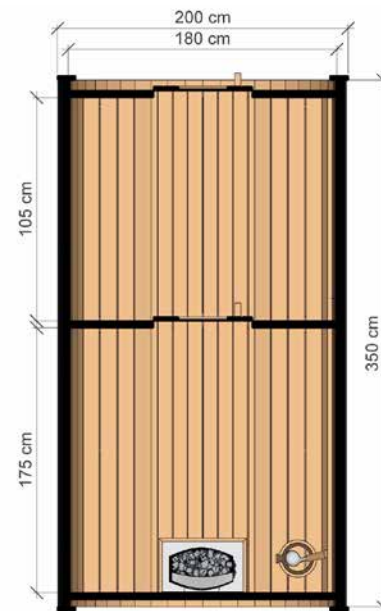

DIMENSIONS

SPECIFICATION

Dimensions: **205 x 205 x 220 cm**
Material: **Thermo wood, tempered glass**
Weight: **600 kg**
Roof: **seamed metal sheet**
Interior: **Thermo wood**

Insulation: **30 mm rock wool**
Glazing: **tempered glass, double-glazed**
Bench: **two-tiered**
Heater: **Harvia Top Steel 9 kW**
Lighting: **interior LED**

PLAN

COLOUR VARIANTS

SPECIFICATION

Dimensions: **350 x 200 x 200 cm**
Material: **spruce**
Board thickness: **45 mm**

Covering: **black bituminous shingles**
Reinforcement: **three/four stainless steel clamps**
Weight: **1000 kg**

Assembly: **three bases for mounting on the ground**
Door: **wooden with tempered glass**

BARREL SAUNA 350 CM

HIGH QUALITY GARDEN SAUNA WITH VESTIBULE

Option to order **THERMO** wood version!

DIMENSIONS

PLAN

COLOUR VARIANTS

SPECIFICATION

Dimensions: **350 x 200 x 200 cm**
Material: **spruce**
Board thickness: **45 mm**

Covering: **black bituminous shingles**
Reinforcement: **three/four stainless steel clamps**
Weight: **1000 kg**