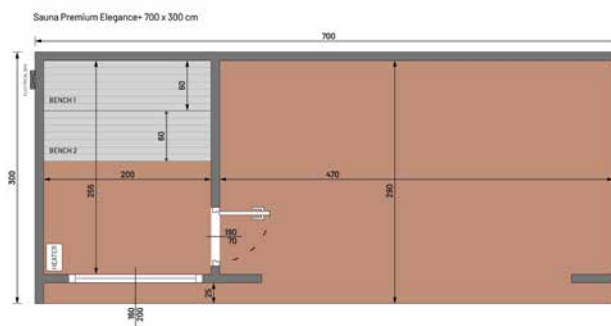

SAUNA PREMIUM ELEGANCE 700 X 240 CM

HIGH QUALITY PREMIUM SAUNA MADE OF THERMO WOOD

DIMENSIONS

PLAN

COLOUR VARIANTS

SPECIFICATION

Dimensions: **700 x 240 x 260 cm**
Insulation of walls and floors: **50 mm pressed wool**
Roof insulation: **mineral wool 100 mm**
Membrane: **vapour barrier**
Fitting: **seamed sheet metal**
Weight: **2400 kg**

SAUNA PREMIUM ELEGANCE+ 700 X 300 CM

HIGH QUALITY PREMIUM SAUNA MADE OF THERMO WOOD

DIMENSIONS

PLAN

COLOUR VARIANTS

SPECIFICATION

Dimensions: **700 x 300 x 260 cm**
Insulation of walls and floors: **50 mm pressed wool**
Roof insulation: **mineral wool 100 mm**
Membrane: **vapour barrier**
Fitting: **seamed sheet metal**
Weight: **2900 kg**

SAUNA LUX 350 X 240 CM

HIGH QUALITY PREMIUM SAUNA MADE OF THERMO WOOD

DIMENSIONS

COLOUR VARIANTS

SPECIFICATION

Dimensions: **350 x 240 x 250 cm**
Insulation of walls and floors: **50 mm pressed wool**
ORoof insulation: **mineral wool 100 mm**
Membrane: **vapour barrier**
Fitting: **standing seam metal**
Weight: **2000 kg**

DIMENSIONS

SPECIFICATION

Dimensions: **205 x 205 x 220 cm**
Material: **Thermo wood, tempered glass**
Weight: **600 kg**
Roof: **seamed metal sheet**
Interior: **Thermo wood**

Insulation: **30 mm rock wool**
Glazing: **tempered glass, double-glazed**
Bench: **two-tiered**
Heater: **Harvia Top Steel 9 kW**
Lighting: **interior LED**