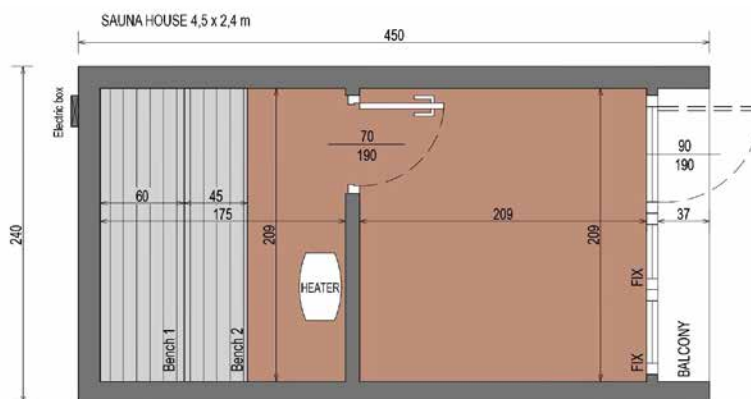

SAUNA PREMIUM ELEGANCE+ 700 X 300 CM

HIGH QUALITY PREMIUM SAUNA MADE OF THERMO WOOD

DIMENSIONS

PLAN

COLOUR VARIANTS

SPECIFICATION

Dimensions: **700 x 300 x 260 cm**
Insulation of walls and floors: **50 mm pressed wool**
Roof insulation: **mineral wool 100 mm**
Membrane: **vapour barrier**
Fitting: **seamed sheet metal**
Weight: **2900 kg**

SAUNA LUX 350 X 240 CM

HIGH QUALITY PREMIUM SAUNA MADE OF THERMO WOOD

DIMENSIONS

COLOUR VARIANTS

SPECIFICATION

Dimensions: **350 x 240 x 250 cm**
Insulation of walls and floors: **50 mm pressed wool**
ORoof insulation: **mineral wool 100 mm**
Membrane: **vapour barrier**
Fitting: **standing seam metal**
Weight: **2000 kg**

PREMIUM SAUNA HOUSE 450 X 240 CM

HIGH QUALITY PREMIUM SAUNA MADE OF THERMO WOOD

DIMENSIONS

PLAN

COLOUR VARIANTS

SPECIFICATION

Dimensions: **450 x 240 x 300 cm**
 Insulation of walls and floors: **50 mm pressed wool**
 Roof insulation: **mineral wool 100 mm**
 Membrane: **vapour barrier**
 Fitting: **seamed sheet metal**
 Weight: **2200 kg**

DIMENSIONS

SPECIFICATION

Dimensions: **205 x 205 x 220 cm**
Material: **Thermo wood, tempered glass**
Weight: **600 kg**
Roof: **seamed metal sheet**
Interior: **Thermo wood**

Insulation: **30 mm rock wool**
Glazing: **tempered glass, double-glazed**
Bench: **two-tiered**
Heater: **Harvia Top Steel 9 kW**
Lighting: **interior LED**