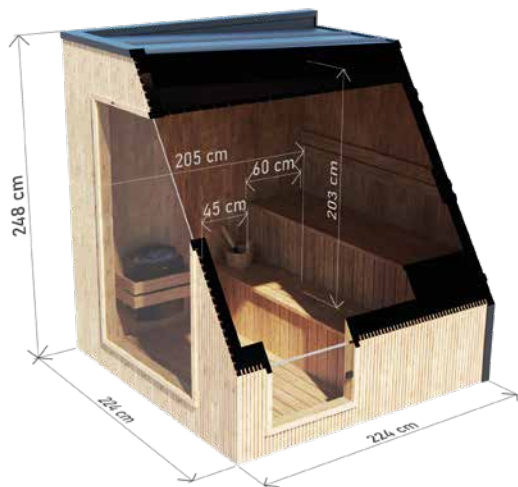

PREMIUM GARDEN SAUNAS

SAUNA PREMIUM 220 X 220 CM

HIGH QUALITY PREMIUM SAUNA MADE OF THERMO WOOD

DIMENSIONS

PLAN

COLOUR VARIANTS

SPECIFICATION

Dimensions: **224 x 224 x 248 cm**
Insulation of walls and floors: **50 mm pressed wool**
Roof insulation: **mineral wool 100 mm**
Membrane: **vapour barrier**
Fitting: **seamed sheet metal**
Weight: **1000 kg**