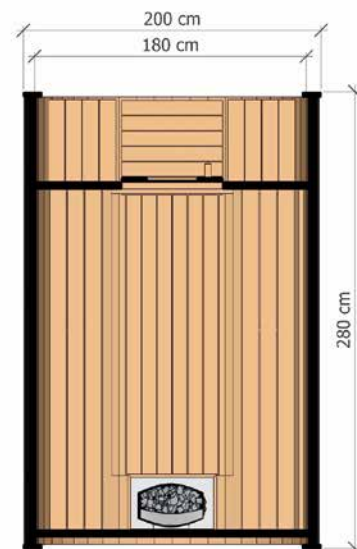

DIMENSIONS

SPECIFICATION

Dimensions: **205 x 205 x 220 cm**
Material: **Thermo wood, tempered glass**
Weight: **600 kg**
Roof: **seamed metal sheet**
Interior: **Thermo wood**

Insulation: **30 mm rock wool**
Glazing: **tempered glass, double-glazed**
Bench: **two-tiered**
Heater: **Harvia Top Steel 9 kW**
Lighting: **interior LED**

COLOUR VARIANTS

SPECIFICATION

Dimensions: **245 x 200 x 200 cm**
Material: **spruce**
Board thickness: **45 mm**

Covering: **black bituminous shingles**
Reinforcement: **three stainless steel clamps**
Weight: **700 kg**

Installation: **two bases for mounting on the ground**
Door: **wooden with tempered glass**

BARREL SAUNA 280 CM

HIGH QUALITY GARDEN SAUNA WITH BALCONY

Option to order **THERMO** wood version!

DIMENSIONS

PLAN

COLOUR VARIANTS

SPECIFICATION

Dimensions: **280 x 200 x 200 cm**
Material: **spruce**
Board thickness: **45 mm**

Covering: **black bituminous shingles**
Reinforcement: **three stainless steel clamps**
Weight: **700 kg**