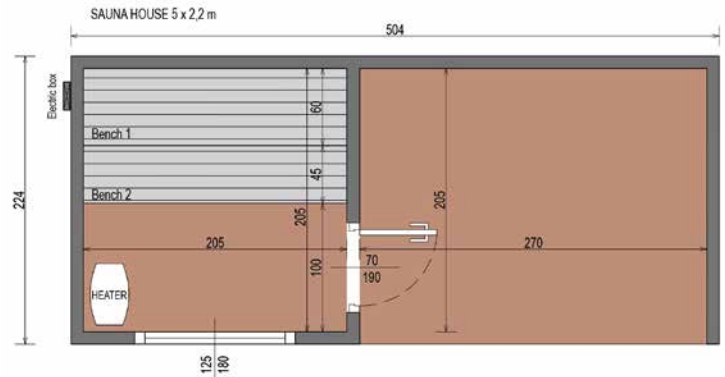

SAUNA PREMIUM 400 X 220 CM

HIGH QUALITY PREMIUM SAUNA MADE OF THERMO WOOD

DIMENSIONS

PLAN

COLOUR VARIANTS

SPECYFIKACJA

Dimensions: **404 x 224 x 248 cm**
Insulation of walls and floors: **50 mm pressed wool**
Roof insulation: **mineral wool 100 mm**
Membrane: **vapour barrier**
Fitting: **seamed sheet metal**
Weight: **1600 kg**

SAUNA PREMIUM 500 X 220 CM

HIGH QUALITY PREMIUM SAUNA WITH TERRACE

DIMENSIONS

PLAN

COLOUR VARIANTS

SPECYFIKACJA

Dimensions: **504 x 224 x 248 cm**
Insulation of walls and floors: **50 mm pressed wool**
Roof insulation: **mineral wool 100 mm**
Membrane: **vapour barrier**
Fitting: **seamed sheet metal**
Weight: **1700 kg**

SAUNA PREMIUM 500 X 220 CM

HIGH QUALITY PREMIUM SAUNA WITH SPA BATHTUB

DIMENSIONS

PLAN

COLOUR VARIANTS

SPECYFIKACJA

Dimensions: **504 x 224 x 248 cm**
Insulation of walls and floors: **50 mm pressed wool**
Roof insulation: **mineral wool 100 mm**
Membrane: **vapour barrier**
Fitting: **seamed sheet metal**
Weight: **1700 kg**

PREMIUM SAUNA COMPLEX 700 X 250 CM

FINNISH SAUNA WITH A VESTIBULE AND ENCLOSED TERRACE WITH SPA BATHTUB

DIMENSIONS

PLAN

COLOUR VARIANTS

Dimensions: **705 x 245 x 248 cm**
 Insulation of walls and floors: **50 mm pressed wool**
 Roof insulation: **mineral wool 100 mm**
 Membrane: **vapour barrier**
 Fitting: **seamed sheet metal**
 Weight: ok **2000 kg**