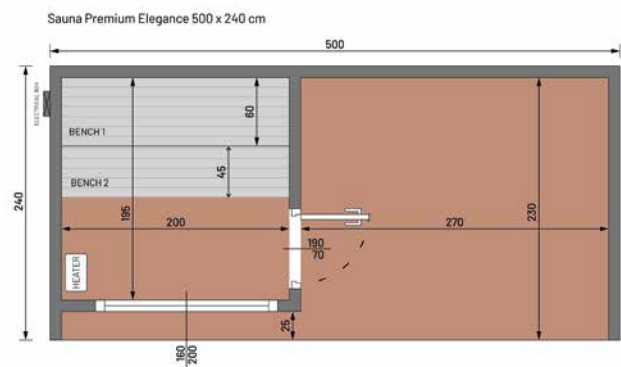

SAUNA PREMIUM 500 X 220 CM

HIGH QUALITY PREMIUM SAUNA WITH SPA BATHTUB

DIMENSIONS

PLAN

COLOUR VARIANTS

SPECYFIKACJA

Dimensions: **504 x 224 x 248 cm**
Insulation of walls and floors: **50 mm pressed wool**
Roof insulation: **mineral wool 100 mm**
Membrane: **vapour barrier**
Fitting: **seamed sheet metal**
Weight: **1700 kg**

PREMIUM SAUNA COMPLEX 700 X 250 CM

FINNISH SAUNA WITH A VESTIBULE AND ENCLOSED TERRACE WITH SPA BATHTUB

DIMENSIONS

PLAN

COLOUR VARIANTS

Dimensions: **705 x 245 x 248 cm**
 Insulation of walls and floors: **50 mm pressed wool**
 Roof insulation: **mineral wool 100 mm**
 Membrane: **vapour barrier**
 Fitting: **seamed sheet metal**
 Weight: ok **2000 kg**

SAUNA PREMIUM ELEGANCE 500 X 240 CM

HIGH QUALITY PREMIUM SAUNA MADE OF THERMO WOOD

DIMENSIONS

PLAN

COLOUR VARIANTS

SPECIFICATION

Dimensions: **500 x 240 x 260 cm**
Insulation of walls and floors: **50 mm pressed wool**
Roof insulation: **mineral wool 100 mm**
Membrane: **vapour barrier**
Fitting: **seamed sheet metal**
Weight: **2000 kg**

SAUNA PREMIUM ELEGANCE 600 X 240 CM

HIGH QUALITY PREMIUM SAUNA MADE OF THERMO WOOD

DIMENSIONS

PLAN

COLOUR VARIANTS

SPECIFICATION

Dimensions: **600 x 240 x 260 cm**
Insulation of walls and floors: **50 mm pressed wool**
Roof insulation: **mineral wool 100 mm**
Membrane: **vapour barrier**
Fitting: **seamed sheet metal**
Weight: **2200 kg**