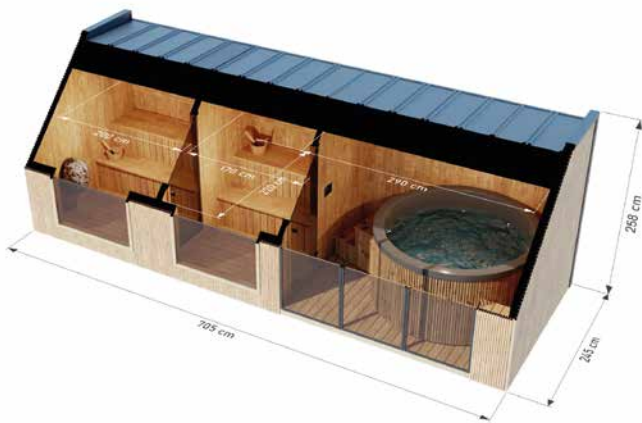

SAUNA PREMIUM 500 X 220 CM

HIGH QUALITY PREMIUM SAUNA WITH SPA BATHTUB

DIMENSIONS

PLAN

COLOUR VARIANTS

SPECYFIKACJA

Dimensions: **504 x 224 x 248 cm**
Insulation of walls and floors: **50 mm pressed wool**
Roof insulation: **mineral wool 100 mm**
Membrane: **vapour barrier**
Fitting: **seamed sheet metal**
Weight: **1700 kg**

Facade: **Thermo wood**
Interior: **Thermo wood**
Glazing: **Tempered, tinted, 8 mm**

Equipment:
• **Interior lighting - LED**
• **Outdoor lighting - wall sconces**
• **Stones for the oven**
• **Two-tier bench**

PREMIUM SAUNA COMPLEX 700 X 250 CM

FINNISH SAUNA WITH A VESTIBULE AND ENCLOSED TERRACE WITH SPA BATHTUB

DIMENSIONS

PLAN

COLOUR VARIANTS

Dimensions: **705 x 245 x 248 cm**
 Insulation of walls and floors: **50 mm pressed wool**
 Roof insulation: **mineral wool 100 mm**
 Membrane: **vapour barrier**
 Fitting: **seamed sheet metal**
 Weight: ok **2000 kg**