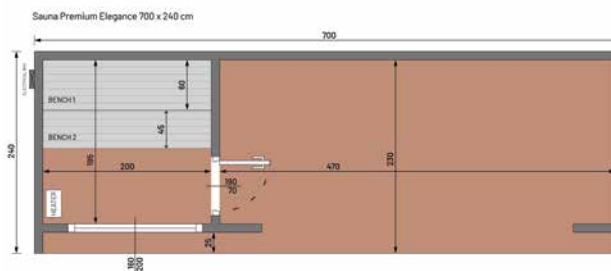

SAUNA PREMIUM ELEGANCE 600 X 240 CM

HIGH QUALITY PREMIUM SAUNA MADE OF THERMO WOOD

DIMENSIONS

PLAN

COLOUR VARIANTS

SPECIFICATION

Dimensions: **600 x 240 x 260 cm**
Insulation of walls and floors: **50 mm pressed wool**
Roof insulation: **mineral wool 100 mm**
Membrane: **vapour barrier**
Fitting: **seamed sheet metal**
Weight: **2200 kg**

SAUNA PREMIUM ELEGANCE 700 X 240 CM

HIGH QUALITY PREMIUM SAUNA MADE OF THERMO WOOD

DIMENSIONS

PLAN

COLOUR VARIANTS

SPECIFICATION

Dimensions: **700 x 240 x 260 cm**
Insulation of walls and floors: **50 mm pressed wool**
Roof insulation: **mineral wool 100 mm**
Membrane: **vapour barrier**
Fitting: **seamed sheet metal**
Weight: **2400 kg**

SAUNA PREMIUM ELEGANCE+ 700 X 300 CM

HIGH QUALITY PREMIUM SAUNA MADE OF THERMO WOOD

DIMENSIONS

PLAN

COLOUR VARIANTS

SPECIFICATION

Dimensions: **700 x 300 x 260 cm**
Insulation of walls and floors: **50 mm pressed wool**
Roof insulation: **mineral wool 100 mm**
Membrane: **vapour barrier**
Fitting: **seamed sheet metal**
Weight: **2900 kg**

SAUNA LUX 350 X 240 CM

HIGH QUALITY PREMIUM SAUNA MADE OF THERMO WOOD

DIMENSIONS

COLOUR VARIANTS

SPECIFICATION

Dimensions: **350 x 240 x 250 cm**
Insulation of walls and floors: **50 mm pressed wool**
ORoof insulation: **mineral wool 100 mm**
Membrane: **vapour barrier**
Fitting: **standing seam metal**
Weight: **2000 kg**