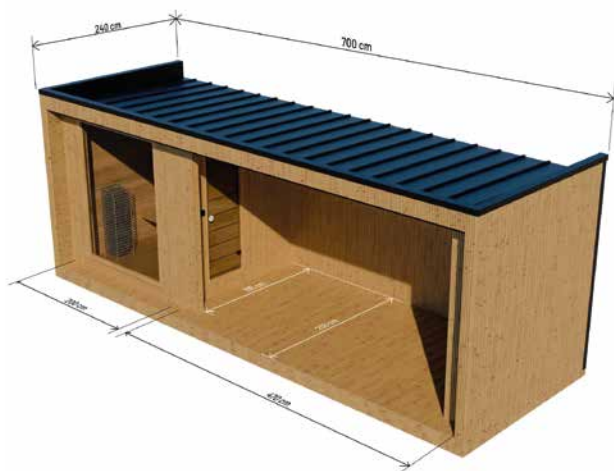

SAUNA PREMIUM ELEGANCE 700 X 240 CM

HIGH QUALITY PREMIUM SAUNA MADE OF THERMO WOOD

DIMENSIONS

PLAN

COLOUR VARIANTS

SPECIFICATION

Dimensions: **700 x 240 x 260 cm**
Insulation of walls and floors: **50 mm pressed wool**
Roof insulation: **mineral wool 100 mm**
Membrane: **vapour barrier**
Fitting: **seamed sheet metal**
Weight: **2400 kg**