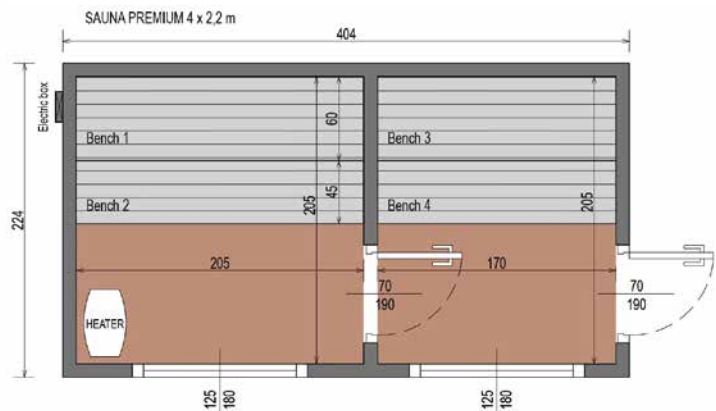

SAUNA PREMIUM 300 X 220 CM

HIGH QUALITY PREMIUM SAUNA MADE OF THERMO WOOD

DIMENSIONS

PLAN

COLOUR VARIANTS

SPECIFICATION

Dimensions: **304 x 224 x 248 cm**
Insulation of walls and floors: **50 mm pressed wool**
Roof insulation: **mineral wool 100 mm**
Membrane: **vapour barrier**
Fitting: **seamed sheet metal**
Weight: **1300 kg**

SAUNA PREMIUM 400 X 220 CM

HIGH QUALITY PREMIUM SAUNA MADE OF THERMO WOOD

DIMENSIONS

PLAN

COLOUR VARIANTS

SPECYFIKACJA

Dimensions: **404 x 224 x 248 cm**
Insulation of walls and floors: **50 mm pressed wool**
Roof insulation: **mineral wool 100 mm**
Membrane: **vapour barrier**
Fitting: **seamed sheet metal**
Weight: **1600 kg**

SAUNA PREMIUM 500 X 220 CM

HIGH QUALITY PREMIUM SAUNA WITH TERRACE

DIMENSIONS

PLAN

COLOUR VARIANTS

SPECYFIKACJA

Dimensions: **504 x 224 x 248 cm**
Insulation of walls and floors: **50 mm pressed wool**
Roof insulation: **mineral wool 100 mm**
Membrane: **vapour barrier**
Fitting: **seamed sheet metal**
Weight: **1700 kg**

SAUNA PREMIUM 500 X 220 CM

HIGH QUALITY PREMIUM SAUNA WITH SPA BATHTUB

DIMENSIONS

PLAN

COLOUR VARIANTS

SPECYFIKACJA

Dimensions: **504 x 224 x 248 cm**
Insulation of walls and floors: **50 mm pressed wool**
Roof insulation: **mineral wool 100 mm**
Membrane: **vapour barrier**
Fitting: **seamed sheet metal**
Weight: **1700 kg**