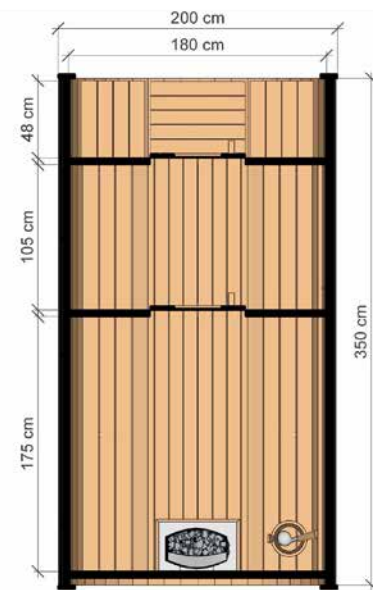

DIMENSIONS

SPECIFICATION

Dimensions: **205 x 205 x 220 cm**
Material: **Thermo wood, tempered glass**
Weight: **600 kg**
Roof: **seamed metal sheet**
Interior: **Thermo wood**

Insulation: **30 mm rock wool**
Glazing: **tempered glass, double-glazed**
Bench: **two-tiered**
Heater: **Harvia Top Steel 9 kW**
Lighting: **interior LED**

COLOUR VARIANTS

SPECIFICATION

Dimensions: **280 x 200 x 200 cm**
Material: **spruce**
Board thickness: **45 mm**

Covering: **black bituminous shingles**
Reinforcement: **three stainless steel clamps**
Weight: **700 kg**

Installation: **two bases for mounting on the ground**
Door: **wooden with tempered glass**

BARREL SAUNA 350 CM

HIGH QUALITY GARDEN SAUNA WITH VESTIBULE

Option to order **THERMO** wood version!

DIMENSIONS

PLAN

COLOUR VARIANTS

SPECIFICATION

Dimensions: **350 x 200 x 200 cm**
Material: **spruce**
Board thickness: **45 mm**

Covering: **black bituminous shingles**
Reinforcement: **three/four stainless steel clamps**
Weight: **1000 kg**