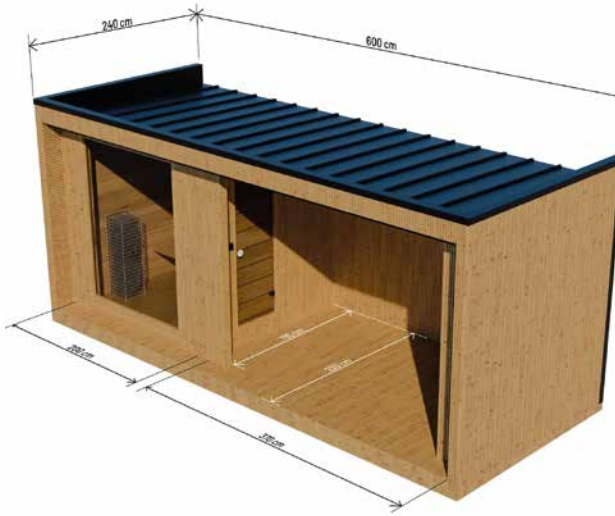

SAUNA PREMIUM ELEGANCE 500 X 240 CM

HIGH QUALITY PREMIUM SAUNA MADE OF THERMO WOOD

DIMENSIONS

PLAN

COLOUR VARIANTS

SPECIFICATION

Dimensions: **500 x 240 x 260 cm**
Insulation of walls and floors: **50 mm pressed wool**
Roof insulation: **mineral wool 100 mm**
Membrane: **vapour barrier**
Fitting: **seamed sheet metal**
Weight: **2000 kg**

SAUNA PREMIUM ELEGANCE 600 X 240 CM

HIGH QUALITY PREMIUM SAUNA MADE OF THERMO WOOD

DIMENSIONS

PLAN

COLOUR VARIANTS

SPECIFICATION

Dimensions: **600 x 240 x 260 cm**
Insulation of walls and floors: **50 mm pressed wool**
Roof insulation: **mineral wool 100 mm**
Membrane: **vapour barrier**
Fitting: **seamed sheet metal**
Weight: **2200 kg**