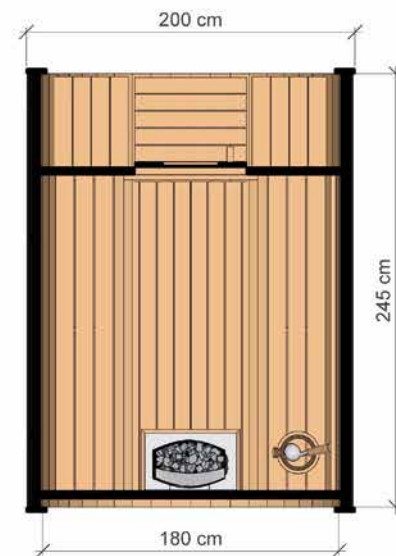

DIMENSIONS

SPECIFICATION

Dimensions: **205 x 205 x 220 cm**
Material: **Thermo wood, tempered glass**
Weight: **600 kg**
Roof: **seamed metal sheet**
Interior: **Thermo wood**

Insulation: **30 mm rock wool**
Glazing: **tempered glass, double-glazed**
Bench: **two-tiered**
Heater: **Harvia Top Steel 9 kW**
Lighting: **interior LED**

DIMENSIONS

PLAN

COLOUR VARIANTS

SPECIFICATION

Dimensions: **160 x 125 x 205 cm**
Material: **Thermo pine**
Board thickness: **44 mm**
Weight: **500 kg**

Covering: **black bituminous shingles**
Reinforcement: **Two stainless steel clamps**
Door: **wooden with tempered glass**

SPECIFICATION

Dimensions: **245 x 200 x 200 cm**
Material: **spruce**
Board thickness: **45 mm**

Covering: **black bituminous shingles**
Reinforcement: **three stainless steel clamps**
Weight: **700 kg**

Installation: **two bases for mounting on the ground**
Door: **wooden with tempered glass**

BARREL SAUNA 250 CM

HIGH QUALITY GARDEN SAUNA WITH BALCONY

Option to order **THERMO** wood version!

DIMENSIONS

PLAN