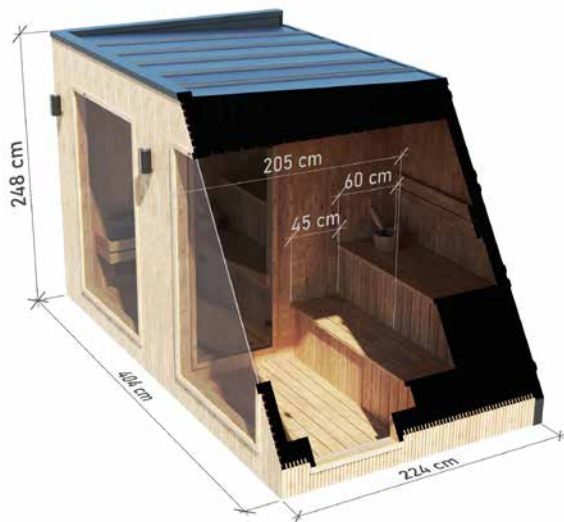

SAUNA PREMIUM 300 X 220 CM

HIGH QUALITY PREMIUM SAUNA MADE OF THERMO WOOD

DIMENSIONS

PLAN

COLOUR VARIANTS

SPECIFICATION

Dimensions: **304 x 224 x 248 cm**
Insulation of walls and floors: **50 mm pressed wool**
Roof insulation: **mineral wool 100 mm**
Membrane: **vapour barrier**
Fitting: **seamed sheet metal**
Weight: **1300 kg**

SAUNA PREMIUM 400 X 220 CM

HIGH QUALITY PREMIUM SAUNA MADE OF THERMO WOOD

DIMENSIONS

PLAN

COLOUR VARIANTS

SPECYFIKACJA

Dimensions: **404 x 224 x 248 cm**
Insulation of walls and floors: **50 mm pressed wool**
Roof insulation: **mineral wool 100 mm**
Membrane: **vapour barrier**
Fitting: **seamed sheet metal**
Weight: **1600 kg**