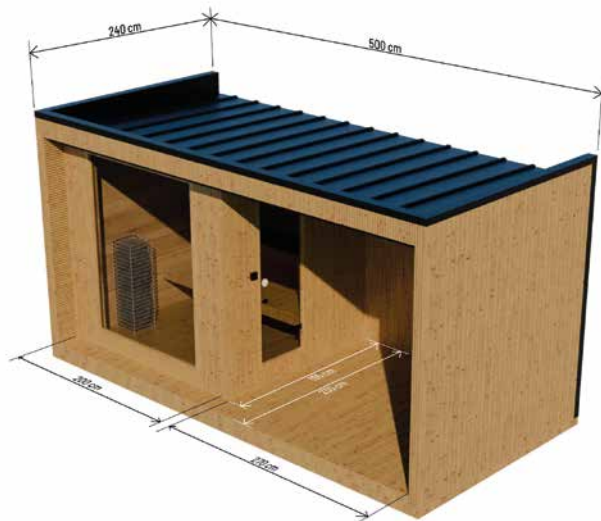

PREMIUM SAUNA COMPLEX 700 X 250 CM

FINNISH SAUNA WITH A VESTIBULE AND ENCLOSED TERRACE WITH SPA BATHTUB

DIMENSIONS

PLAN

COLOUR VARIANTS

Dimensions: **705 x 245 x 248 cm**
 Insulation of walls and floors: **50 mm pressed wool**
 Roof insulation: **mineral wool 100 mm**
 Membrane: **vapour barrier**
 Fitting: **seamed sheet metal**
 Weight: ok **2000 kg**

SAUNA PREMIUM ELEGANCE 500 X 240 CM

HIGH QUALITY PREMIUM SAUNA MADE OF THERMO WOOD

DIMENSIONS

PLAN

COLOUR VARIANTS

SPECIFICATION

Dimensions: **500 x 240 x 260 cm**
Insulation of walls and floors: **50 mm pressed wool**
Roof insulation: **mineral wool 100 mm**
Membrane: **vapour barrier**
Fitting: **seamed sheet metal**
Weight: **2000 kg**