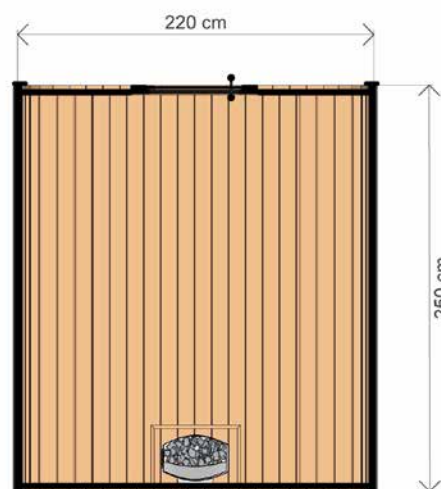

DIMENSIONS

SPECIFICATION

Dimensions: **205 x 205 x 220 cm**
Material: **Thermo wood, tempered glass**
Weight: **600 kg**
Roof: **seamed metal sheet**
Interior: **Thermo wood**

Insulation: **30 mm rock wool**
Glazing: **tempered glass, double-glazed**
Bench: **two-tiered**
Heater: **Harvia Top Steel 9 kW**
Lighting: **interior LED**

COLOUR VARIANTS

SPECIFICATION

Dimensions: **200 x 200 x 210 cm**
Material: **Thermo pine**
Wall thickness: **44 mm**
Weight: **800 kg**

Roofing material: **Asphalt shingles**
Joinery: **Door and window made of tinted tempered glass**

Stove: **Harvia M3**
Lighting: **LED**

SAUNA DE 250 X 220 CM

HIGH QUALITY SAUNA MADE OF THERMO WOOD

DIMENSIONS

PLAN

COLOUR VARIANTS

SPECIFICATION

Dimensions: **250 x 220 x 205 cm**
Material: **Thermo pine**
Log wal: **44 mm**
Weight: **500 kg**

DIMENSIONS

PLAN

COLOUR VARIANTS

SPECIFICATION

Dimensions: **160 x 125 x 205 cm**
Material: **Thermo pine**
Board thickness: **44 mm**
Weight: **500 kg**

Covering: **black bituminous shingles**
Reinforcement: **Two stainless steel clamps**
Door: **wooden with tempered glass**