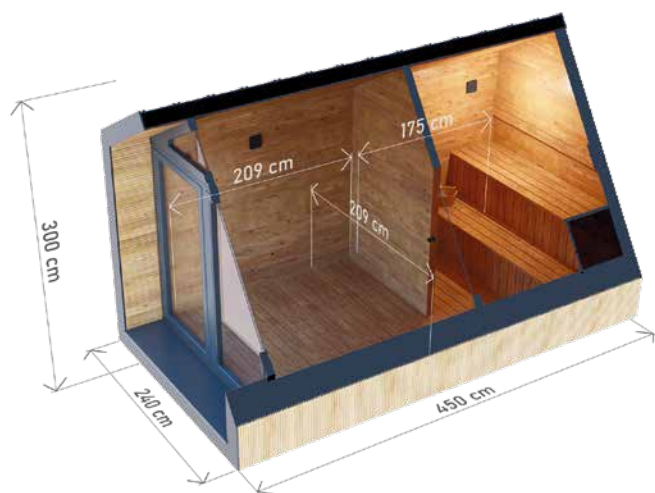

SAUNA LUX 350 X 240 CM

HIGH QUALITY PREMIUM SAUNA MADE OF THERMO WOOD

DIMENSIONS

COLOUR VARIANTS

SPECIFICATION

Dimensions: **350 x 240 x 250 cm**
Insulation of walls and floors: **50 mm pressed wool**
ORoof insulation: **mineral wool 100 mm**
Membrane: **vapour barrier**
Fitting: **standing seam metal**
Weight: **2000 kg**

PREMIUM SAUNA HOUSE 450 X 240 CM

HIGH QUALITY PREMIUM SAUNA MADE OF THERMO WOOD

DIMENSIONS

PLAN

COLOUR VARIANTS

SPECIFICATION

Dimensions: **450 x 240 x 300 cm**
 Insulation of walls and floors: **50 mm pressed wool**
 Roof insulation: **mineral wool 100 mm**
 Membrane: **vapour barrier**
 Fitting: **seamed sheet metal**
 Weight: **2200 kg**

DIMENSIONS

SPECIFICATION

Dimensions: **205 x 205 x 220 cm**
Material: **Thermo wood, tempered glass**
Weight: **600 kg**
Roof: **seamed metal sheet**
Interior: **Thermo wood**

Insulation: **30 mm rock wool**
Glazing: **tempered glass, double-glazed**
Bench: **two-tiered**
Heater: **Harvia Top Steel 9 kW**
Lighting: **interior LED**