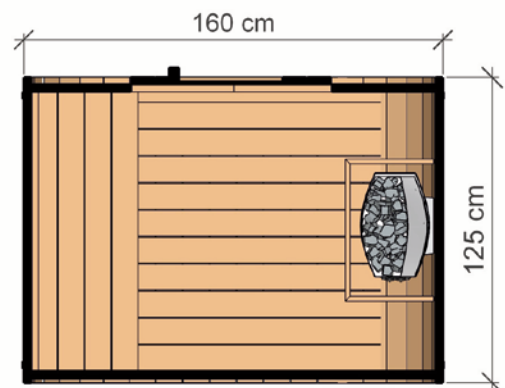

DIMENSIONS

SPECIFICATION

Dimensions: **205 x 205 x 220 cm**
Material: **Thermo wood, tempered glass**
Weight: **600 kg**
Roof: **seamed metal sheet**
Interior: **Thermo wood**

Insulation: **30 mm rock wool**
Glazing: **tempered glass, double-glazed**
Bench: **two-tiered**
Heater: **Harvia Top Steel 9 kW**
Lighting: **interior LED**

Stove: **Harvia M3**
Lighting: **LED**

SAUNA DE 250 X 220 CM

HIGH QUALITY SAUNA MADE OF THERMO WOOD

DIMENSIONS

PLAN

COLOUR VARIANTS

SPECIFICATION

Dimensions: **250 x 220 x 205 cm**
Material: **Thermo pine**
Log wal: **44 mm**
Weight: **500 kg**

Covering: **graphite-colored sheet metal roofing**
Joinery: **doors and windows made of tinted tempered glass**

Bench: **2 pcs.**
Lighting: **LED**

SAUNA THERMO MINI 160 X 125 CM

HIGH QUALITY SAUNA MADE OF THERMO WOOD

DIMENSIONS

PLAN

COLOUR VARIANTS

SPECIFICATION

Dimensions: **160 x 125 x 205 cm**
Material: **Thermo pine**
Board thickness: **44 mm**
Weight: **500 kg**

Covering: **black bituminous shingles**
Reinforcement: **Two stainless steel clamps**
Door: **wooden with tempered glass**