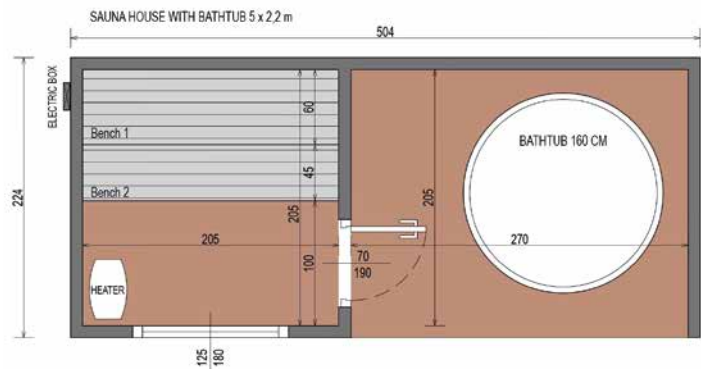

SAUNA PREMIUM 400 X 220 CM

HIGH QUALITY PREMIUM SAUNA MADE OF THERMO WOOD

DIMENSIONS

PLAN

COLOUR VARIANTS

SPECYFIKACJA

Dimensions: **404 x 224 x 248 cm**
Insulation of walls and floors: **50 mm pressed wool**
Roof insulation: **mineral wool 100 mm**
Membrane: **vapour barrier**
Fitting: **seamed sheet metal**
Weight: **1600 kg**

SAUNA PREMIUM 500 X 220 CM

HIGH QUALITY PREMIUM SAUNA WITH TERRACE

DIMENSIONS

PLAN

COLOUR VARIANTS

SPECYFIKACJA

Dimensions: **504 x 224 x 248 cm**
Insulation of walls and floors: **50 mm pressed wool**
Roof insulation: **mineral wool 100 mm**
Membrane: **vapour barrier**
Fitting: **seamed sheet metal**
Weight: **1700 kg**

SAUNA PREMIUM 500 X 220 CM

HIGH QUALITY PREMIUM SAUNA WITH SPA BATHTUB

DIMENSIONS

PLAN

COLOUR VARIANTS

SPECYFIKACJA

Dimensions: **504 x 224 x 248 cm**
Insulation of walls and floors: **50 mm pressed wool**
Roof insulation: **mineral wool 100 mm**
Membrane: **vapour barrier**
Fitting: **seamed sheet metal**
Weight: **1700 kg**

PREMIUM SAUNA COMPLEX 700 X 250 CM

FINNISH SAUNA WITH A VESTIBULE AND ENCLOSED TERRACE WITH SPA BATHTUB

DIMENSIONS

PLAN

COLOUR VARIANTS

Dimensions: **705 x 245 x 248 cm**
 Insulation of walls and floors: **50 mm pressed wool**
 Roof insulation: **mineral wool 100 mm**
 Membrane: **vapour barrier**
 Fitting: **seamed sheet metal**
 Weight: ok **2000 kg**