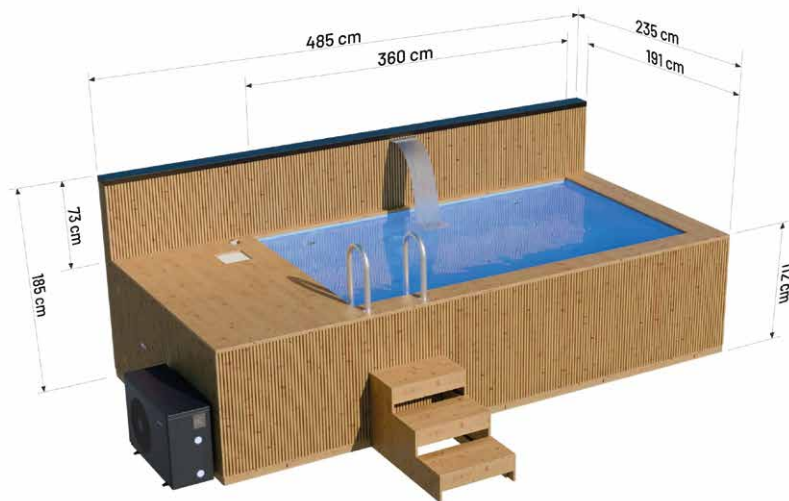

PREMIUM POOLS

Premium Spa Pool with Spa Bathtub 485 x 235

with polypropylene liner, made of THERMO wood

DIMENSIONS

COLOUR VARIANTS

SPECIFICATION

Dimensions:

External width: **235 cm**
Internal width: **191 cm**
External length: **485 cm**
Internal length: **360 cm**
External height: **110 cm**
Internal height: **100 cm**

Premium Spa Pool with Spa Bathtub 685 x 300

with polypropylene liner, made of THERMO wood

DIMENSIONS

COLOUR VARIANTS

SPECIFICATION

Dimensions:

External width: **300 cm**
Internal width: **246 cm**
External length: **685 cm**
Internal length: **560 cm**
External height: **110 cm**
Internal height: **100 cm**

Capacity: **approx. 14000 L**
Weight: **approx. 1800 kg**
Wooden frame construction: **spruce**
Slatted facade: **Thermo wood**
Board thickness: **19 mm**
Assembly: **delivered assembled**

Includes:

- **6 mm polypropylene panel insert**
- **Wooden stairs**
- **Stainless steel ladder**
- **Water-air jets (6 pcs.)**
- **Skimmer filter**
- **LED lighting**
- **Inverter heat pump 9 kW**
- **Sand filter (included with insert)**
- **Pool chemical dispenser**

Premium Spa Pool with Counter-Current 485 x 235

with polypropylene liner, made of THERMO wood

DIMENSIONS

COLOUR VARIANTS

SPECIFICATION

Dimensions:

External width: **235 cm**
Internal width: **191 cm**
External length: **485 cm**
Internal length: **360 cm**
External height: **110 cm**
(wall +73 cm)
Internal height: **100 cm**