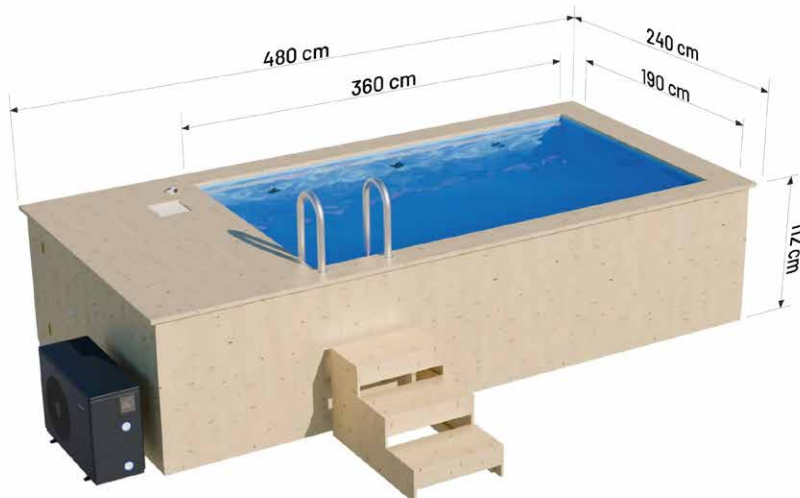

SPRUCE STANDARD POOLS

Wooden Pool 480 x 240

with polypropylene liner

DIMENSIONS

COLOUR VARIANTS

SPECIFICATION

Dimensions:

External width: **240 cm**
Internal width: **190 cm**
External length: **480 cm**
Internal length: **260 cm**
External height: **112 cm**
Internal height: **110 cm**

Capacity: **approx. 6840 L**
Weight: **approx. 800 kg**
Wooden frame construction: **spruce**
Slatted facade: **Spruce wood**
Board thickness: **44 mm**
Assembly: **delivered assembled**

Includes:

- **Insert made of 6 mm polypropylene plate**
- **Wooden stairs**
- **Stainless steel ladder**
- **Sand filter with pump**
- **Sand filter insert**
- **Integrated equipment box of 80 cm**

Wooden Pool 580 x 240

with polypropylene liner

DIMENSIONS

COLOUR VARIANTS

SPECIFICATION

Dimensions:

External width: **240 cm**
Internal width: **190 cm**
External length: **580 cm**
Internal length: **460 cm**
External height: **112 cm**
Internal height: **110 cm**

Wooden Pool 680 x 240

with polypropylene liner

DIMENSIONS

COLOUR VARIANTS

SPECIFICATION

Dimensions:

External width: **240 cm**
Internal width: **190 cm**
External length: **680 cm**
Internal length: **560 cm**
External height: **112 cm**
Internal height: **110 cm**