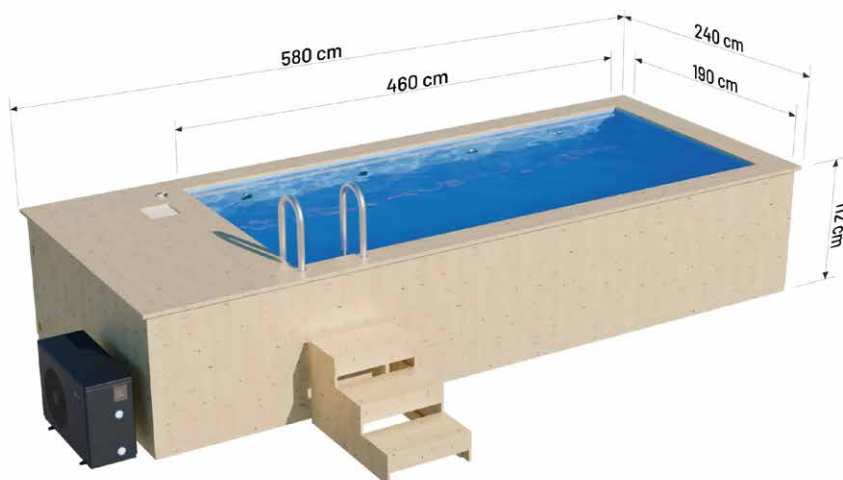

SPRUCE STANDARD POOLS

Wooden Pool 480 x 240

with polypropylene liner

DIMENSIONS

COLOUR VARIANTS

SPECIFICATION

Dimensions:

External width: **240 cm**
Internal width: **190 cm**
External length: **480 cm**
Internal length: **260 cm**
External height: **112 cm**
Internal height: **110 cm**

Capacity: **approx. 6840 L**
Weight: **approx. 800 kg**
Wooden frame construction: **spruce**
Slatted facade: **Spruce wood**
Board thickness: **44 mm**
Assembly: **delivered assembled**

Includes:

- **Insert made of 6 mm polypropylene plate**
- **Wooden stairs**
- **Stainless steel ladder**
- **Sand filter with pump**
- **Sand filter insert**
- **Integrated equipment box of 80 cm**

Wooden Pool 580 x 240

with polypropylene liner

DIMENSIONS

COLOUR VARIANTS

SPECIFICATION

Dimensions:

External width: **240 cm**
Internal width: **190 cm**
External length: **580 cm**
Internal length: **460 cm**
External height: **112 cm**
Internal height: **110 cm**

Wooden Pool 680 x 240

with polypropylene liner

DIMENSIONS

COLOUR VARIANTS

SPECIFICATION

Dimensions:

External width: **240 cm**
Internal width: **190 cm**
External length: **680 cm**
Internal length: **560 cm**
External height: **112 cm**
Internal height: **110 cm**