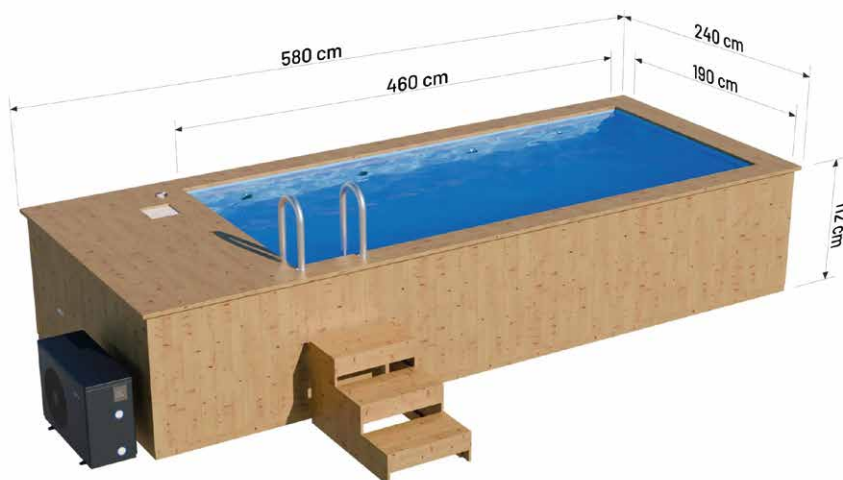

THERMO STANDARD POOLS

Wooden Pool 480 x 240

with polypropylene liner, made of THERMO wood

DIMENSIONS

COLOUR VARIANTS

SPECIFICATION

Dimensions:

External width: **240 cm**
Internal width: **190 cm**
External length: **480 cm**
Internal length: **260 cm**
External height: **112 cm**
Internal height: **110 cm**

Capacity: **approx. 6840 L**
Weight: **approx. 800 kg**
Wooden frame construction: **spruce**
Slatted facade: **Thermo wood**
Board thickness: **44 mm**
Assembly: **delivered assembled**

Includes:

- **Insert made of 6 mm polypropylene plate**
- **Wooden stairs**
- **Stainless steel ladder**
- **Sand filter with pump**
- **Sand filter insert**
- **Integrated equipment box of 80 cm**

Wooden Pool 580 x 240

with polypropylene liner, made of THERMO wood

DIMENSIONS

COLOUR VARIANTS

SPECIFICATION

Dimensions:

External width: **240 cm**
Internal width: **190 cm**
External length: **580 cm**
Internal length: **460 cm**
External height: **112 cm**
Internal height: **110 cm**

Capacity: **approx. 8740 L**
Weight: **approx. 1100 kg**
Wooden frame construction: **spruce**
Slatted facade: **Thermo wood**
Board thickness: **44 mm**
Assembly: **delivered assembled**

Includes:

- **Insert made of 6 mm polypropylene plate**
- **Wooden stairs**
- **Stainless steel ladder**
- **Sand filter with pump**
- **Integrated equipment box of 80 cm**