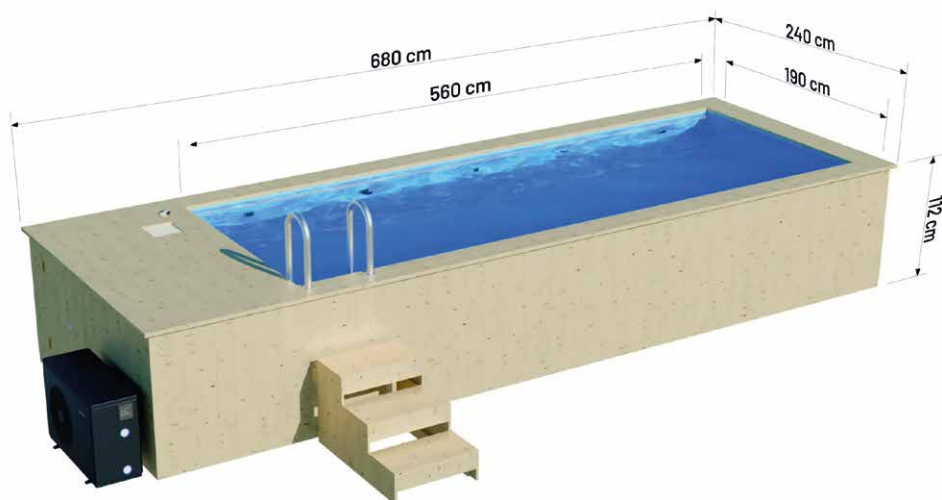

Wooden Pool 580 x 240

with polypropylene liner

DIMENSIONS

COLOUR VARIANTS

SPECIFICATION

Dimensions:

External width: **240 cm**
Internal width: **190 cm**
External length: **580 cm**
Internal length: **460 cm**
External height: **112 cm**
Internal height: **110 cm**

Capacity: **approx. 8740 L**
Weight: **approx. 1100 kg**
Wooden frame construction: **spruce**
Slatted facade: **Spruce wood**
Board thickness: **44 mm**
Assembly: **delivered assembled**

Includes:

- **Insert made of 6 mm polypropylene plate**
- **Wooden stairs**
- **Stainless steel ladder**
- **Sand filter with pump**
- **Integrated equipment box of 80 cm**

Wooden Pool 680 x 240

with polypropylene liner

DIMENSIONS

COLOUR VARIANTS

SPECIFICATION

Dimensions:

External width: **240 cm**
Internal width: **190 cm**
External length: **680 cm**
Internal length: **560 cm**
External height: **112 cm**
Internal height: **110 cm**

Capacity: **approx. 10640 L**
Weight: **approx. 1400 kg**
Wooden frame construction: **spruce**
Slatted facade: **Spruce wood**
Board thickness: **44 mm**
Assembly: **delivered assembled**

Includes:

- **Insert made of 6 mm polypropylene plate**
- **Wooden stairs**
- **Stainless steel ladder**
- **Sand filter with pump**
- **Integrated equipment box of 80 cm**