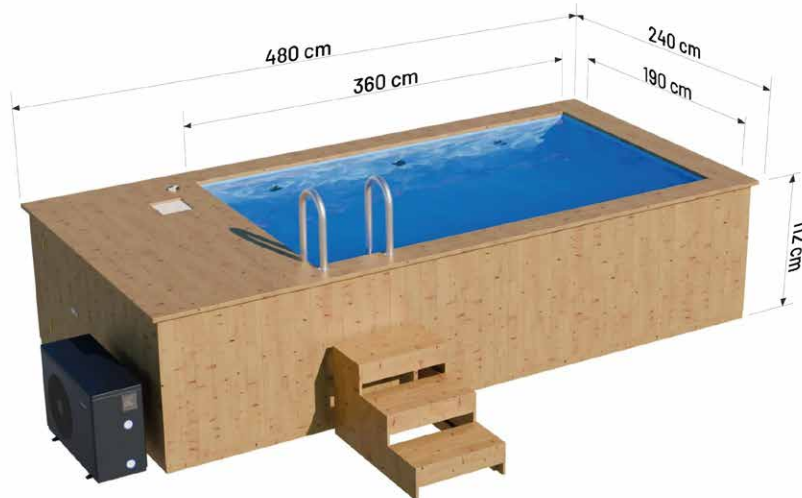

Capacity: **approx. 10640 L**
Weight: **approx. 1400 kg**
Wooden frame construction: **spruce**
Slatted facade: **Spruce wood**
Board thickness: **44 mm**
Assembly: **delivered assembled**

Includes:

- **Insert made of 6 mm polypropylene plate**
- **Wooden stairs**
- **Stainless steel ladder**
- **Sand filter with pump**
- **Integrated equipment box of 80 cm**

THERMO STANDARD POOLS

Wooden Pool 480 x 240

with polypropylene liner, made of THERMO wood

DIMENSIONS

COLOUR VARIANTS

SPECIFICATION

Dimensions:

External width: **240 cm**
Internal width: **190 cm**
External length: **480 cm**
Internal length: **260 cm**
External height: **112 cm**
Internal height: **110 cm**

Capacity: **approx. 6840 L**
Weight: **approx. 800 kg**
Wooden frame construction: **spruce**
Slatted facade: **Thermo wood**
Board thickness: **44 mm**
Assembly: **delivered assembled**

Includes:

- **Insert made of 6 mm polypropylene plate**
- **Wooden stairs**
- **Stainless steel ladder**
- **Sand filter with pump**
- **Sand filter insert**
- **Integrated equipment box of 80 cm**

Wooden Pool 580 x 240

with polypropylene liner, made of THERMO wood

DIMENSIONS

COLOUR VARIANTS

SPECIFICATION

Dimensions:

External width: **240 cm**
Internal width: **190 cm**
External length: **580 cm**
Internal length: **460 cm**
External height: **112 cm**
Internal height: **110 cm**