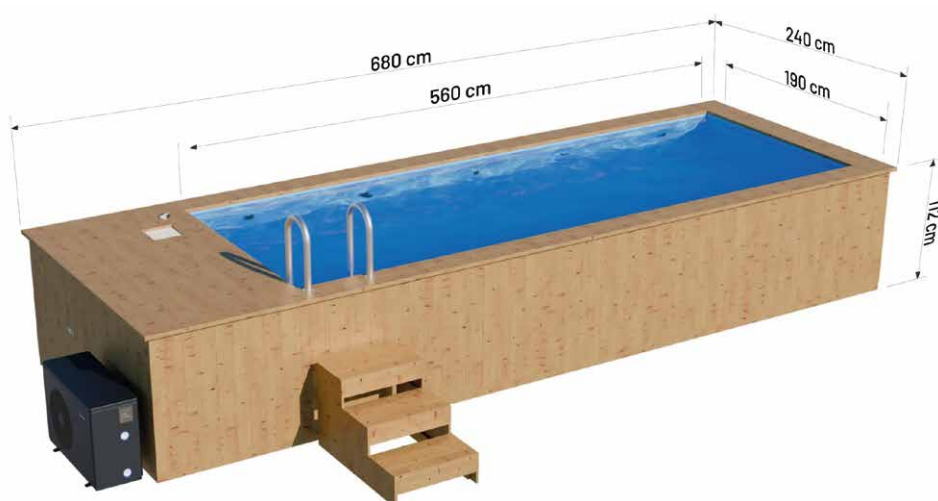

Wooden Pool 580 x 240

with polypropylene liner, made of THERMO wood

DIMENSIONS

COLOUR VARIANTS

SPECIFICATION

Dimensions:

External width: **240 cm**
Internal width: **190 cm**
External length: **580 cm**
Internal length: **460 cm**
External height: **112 cm**
Internal height: **110 cm**

Capacity: **approx. 8740 L**
Weight: **approx. 1100 kg**
Wooden frame construction: **spruce**
Slatted facade: **Thermo wood**
Board thickness: **44 mm**
Assembly: **delivered assembled**

Includes:

- **Insert made of 6 mm polypropylene plate**
- **Wooden stairs**
- **Stainless steel ladder**
- **Sand filter with pump**
- **Integrated equipment box of 80 cm**

Wooden Pool 680 x 240

with polypropylene liner, made of THERMO wood

DIMENSIONS

COLOUR VARIANTS

SPECIFICATION

Dimensions:

External width: **240 cm**
Internal width: **190 cm**
External length: **680 cm**
Internal length: **560 cm**
External height: **112 cm**
Internal height: **110 cm**

PREMIUM POOLS

Premium Spa Pool with Spa Bathtub 485 x 235

with polypropylene liner, made of THERMO wood

DIMENSIONS

COLOUR VARIANTS

SPECIFICATION

Dimensions:

External width: **235 cm**
Internal width: **191 cm**
External length: **485 cm**
Internal length: **360 cm**
External height: **110 cm**
Internal height: **100 cm**