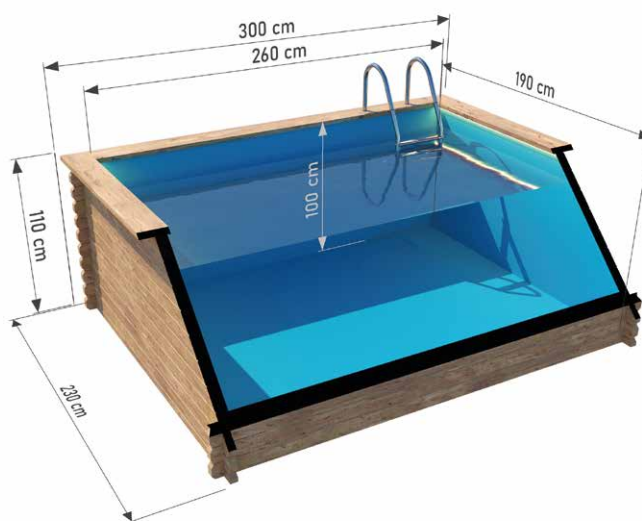

TABLE OF CONTENTS

page

Wooden pool 3 x 2 m	4
Wooden pool 4 x 2 m	5
Wooden pool 5 x 2 m	6
Wooden pool 6 x 2 m	7
Pool with stove 4,8 x 2,3 m	8
Basen Premium SPA z jacuzzi 4,85 x 2,35 m	9
Basen Premium SPA z jacuzzi 6,85 x 3 m	10
Premium SPA pool with counter-current 4,85 x 2,35 m	11

Wooden pool 3 x 2 m

With polypropylene liner

Option to order **THERMO** wood version!

DIMENSIONS

COLOR VARIANTS

SPECIFICATION

Dimensions:

External width: **230 cm**
Internal width: **190 cm**
External length: **300 cm**
Internal length: **260 cm**
External height: **110 cm**
Internal height: **100 cm**

Capacity: **4940 L**
Material: **Spruce**
Board thickness: **44 mm**
Insert: **polypropylene board**
Reinforcement: **none**
Weight: **500 kg**
Assembly: **delivered assembled**

In the set:

- Steps
- Ladder
- Sand filter

SPECIFICATION

Dimensions:

External width: **235 cm**
Internal width: **189 cm**
External length: **485 cm**
Internal length: **360 cm**
External height: **112 cm**
Internal height: **100 cm**

Capacity: **6 840 L**
Material: **Spruce**
Board thickness: **44 mm**
Insert: **polypropylene board**
Reinforcement: **wooden casing and framework**
Weight: **900 kg**
Assembly: **delivered assembled**