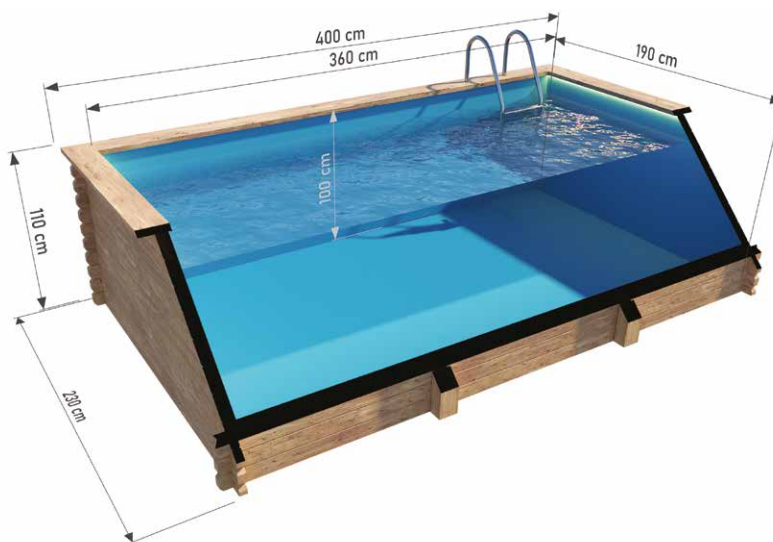

Wooden pool 3 x 2 m

With polypropylene liner

Option to order **THERMO** wood version!

DIMENSIONS

COLOR VARIANTS

SPECIFICATION

Dimensions:

External width: **230 cm**
Internal width: **190 cm**
External length: **300 cm**
Internal length: **260 cm**
External height: **110 cm**
Internal height: **100 cm**

Capacity: **4940 L**
Material: **Spruce**
Board thickness: **44 mm**
Insert: **polypropylene board**
Reinforcement: **none**
Weight: **500 kg**
Assembly: **delivered assembled**

In the set:

- Steps
- Ladder
- Sand filter

Wooden pool 4 x 2 m

With polypropylene liner

Option to order **THERMO** wood version!

DIMENSIONS

COLOR VARIANTS

SPECIFICATION

Dimensions:

External width: **230 cm**
Internal width: **190 cm**
External length: **400 cm**
Internal length: **360 cm**
External height: **110 cm**
Internal height: **100 cm**

Capacity: **6840 L**
Material: **Spruce**
Board thickness: **44 mm**
Insert: **polypropylene board**
Reinforcement: **2 wooden posts**
Weight: **700 kg**
Assembly: **delivered assembled**

In the set:

- Steps
- Ladder
- Sand filter