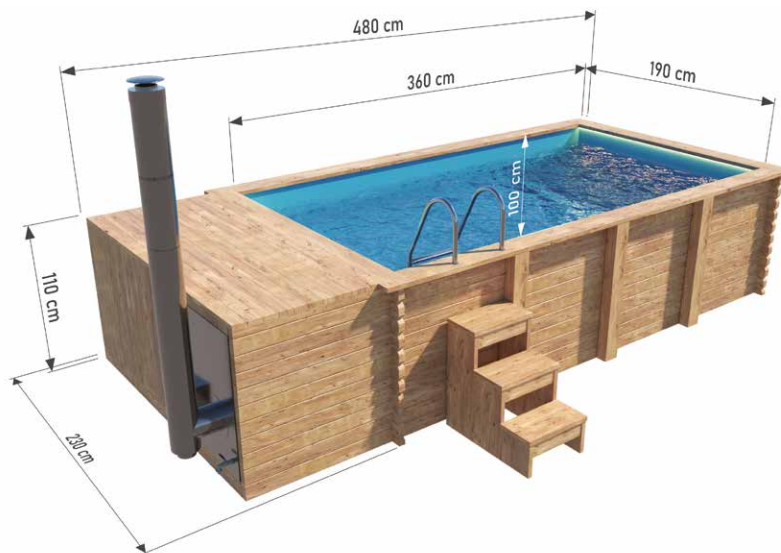

- Steps
- Ladder
- Sand filter

Pool with stove 4,8 x 2,3 m

With polypropylene liner

Option to order **THERMO** wood version!

DIMENSIONS

COLOR VARIANTS

SPECIFICATION

Dimensions:

External width: **230 cm**
Internal width: **190 cm**
External length: **480 cm**
Internal length: **360 cm**
External height: **110 cm**
Internal height: **100 cm**

Capacity: **6 840 L**
Material: **Spruce**
Board thickness: **44 mm**
Insert: **polypropylene board**
Reinforcement: **3 wooden posts**
Weight: **900 kg**
Assembly: **delivered assembled**

In the set:

- Steps
- Ladder
- Sand filter
- Wood-burning stove integrated
- LED backlight

Premium SPA pool with jacuzzi 4,85 x 2,35m

With polypropylene liner, made of THERMO wood

DIMENSIONS

COLOR VARIANTS

SPECIFICATION

Dimensions:

External width: **235 cm**
Internal width: **189 cm**
External length: **485 cm**
Internal length: **360 cm**
External height: **112 cm**
Internal height: **100 cm**

Capacity: **6 840 L**
Material: **Spruce**
Board thickness: **44 mm**
Insert: **polypropylene board**
Reinforcement: **wooden casing and framework**
Weight: **900 kg**
Assembly: **delivered assembled**