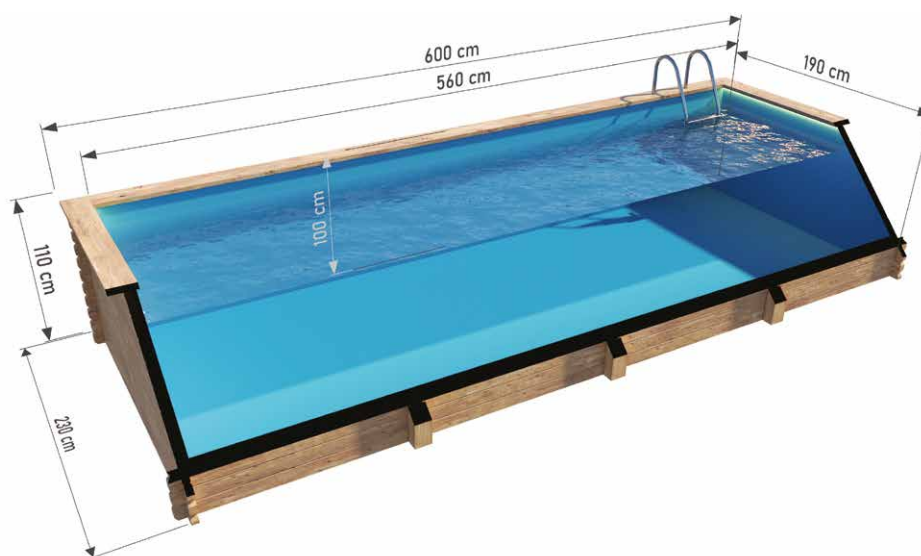

Capacity: **8700 L**
Material: **Spruce**
Board thickness: **44 mm**
Insert: **polypropylene board**
Reinforcement: **3 wooden posts**
Weight: **900 kg**
Assembly: **delivered assembled**

In the set:

- Steps
- Ladder
- Sand filter

Wooden pool 6 x 2 m

With polypropylene liner

Option to order **THERMO** wood version!

DIMENSIONS

COLOR VARIANTS

SPECIFICATION

Dimensions:

External width: **230 cm**
Internal width: **190 cm**
External length: **600 cm**
Internal length: **560 cm**
External height: **110 cm**
Internal height: **100 cm**

Capacity: **10 600 L**
Material: **Spruce**
Board thickness: **44 mm**
Insert: **polypropylene board**
Reinforcement: **4 wooden posts**
Weight: **1 000kg**
Assembly: **delivered assembled**

In the set:

External width: **230 cm**
Internal width: **190 cm**
External length: **480 cm**
Internal length: **360 cm**
External height: **110 cm**
Internal height: **100 cm**

Capacity: **6 840 L**
Material: **Spruce**
Board thickness: **44 mm**
Insert: **polypropylene board**
Reinforcement: **3 wooden posts**
Weight: **900 kg**
Assembly: **delivered assembled**