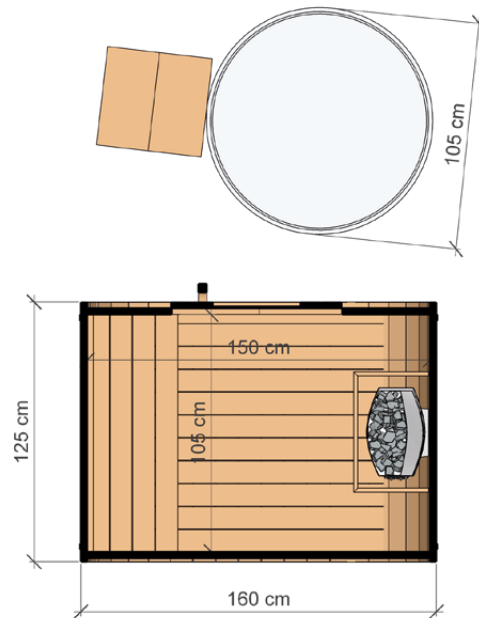

THERMO MINI SET

HIGH QUALITY SAUNA SET

DIMENSIONS

PLAN

COLOR VARIANTS

SPECIFICATION

SAUNA

External dim.: **125 x 160 x 200 cm**
Internal dim.: **105 x 150 x 178 cm**
Wall thickness: **44 mm**
Heater: **Harvia Vega BC45**
Weight: **approx. 350 kg**

TUBE

External dia.: **105 cm**
Dia. inside: **95 cm**
Height: **102 cm**
Weight: **approx. 80 kg**
Inset colors: **gray, black, white, blue**