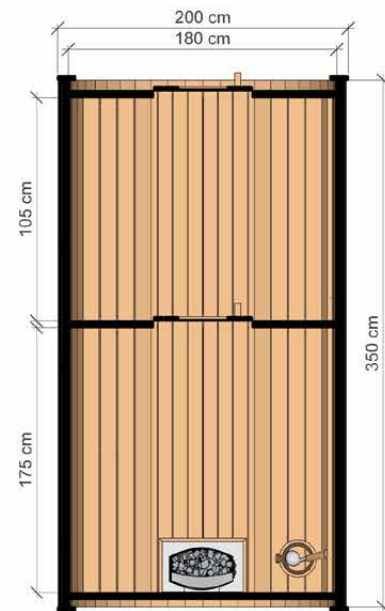

BARREL SAUNA 3,5 M

HIGH QUALITY GARDEN SAUNA WITH VESTIBULE

Option to order **THERMO** wood version!

DIMENSIONS

PLAN

COLOR VARIANTS

SPECIFICATION

Dimensions: **2,00 x 2,00 x 3,50 m**
Material: **spruce**
Board thickness: **45 mm**

Covering: **black bituminous shingles**
Reinforcement: **three/four stainless steel clamps**
Weight: **1000 kg**

Assembly: **three bases for mounting on the ground**
Door: **wooden with tempered glass**