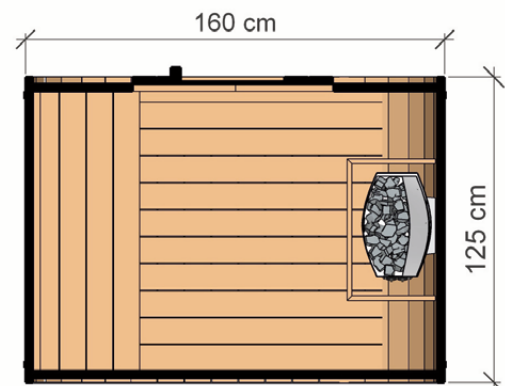

THERMO MINI SAUNA

HIGH QUALITY GARDEN THERMO WOOD SAUNA

DIMENSIONS

PLAN

COLOR VARIANTS

SPECIFICATION

Dimensions: **1,60 x 1,25 x 2,05 m**
Material: **Thermo pine**
Board thickness: **44 mm**
Weight: **500 kg**

Covering: **black bituminous shingles**
Reinforcement: **Two stainless steel clamps**
Door: **wooden with tempered glass**

Heater: **Harvia Vega BC45**
Bench: **1 pc.**
Length: **105 cm**
Lighting: **LED under the bench**