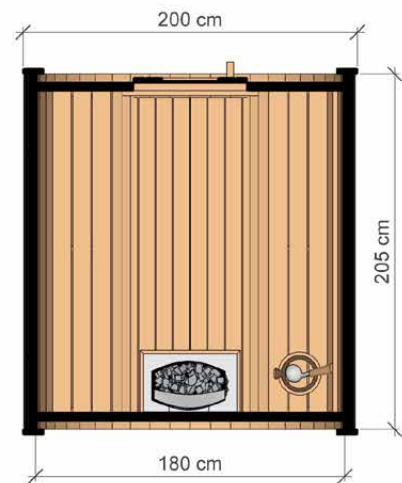

BARREL SAUNA 2 M

HIGH QUALITY GARDEN SAUNA

Option to order **THERMO** wood version!

DIMENSIONS

PLAN

COLOR VARIANTS

SPECIFICATION

Dimensions: **2,00 x 2,00 x 2,05 m**
Material: **spruce**
Board thickness: **45 mm**

Covering: **black bituminous shingles**
Reinforcement: **two stainless steel clamps**
Weight: **600 kg**

Installation: **two bases for mounting on the ground**
Door: **wooden with tempered glass**