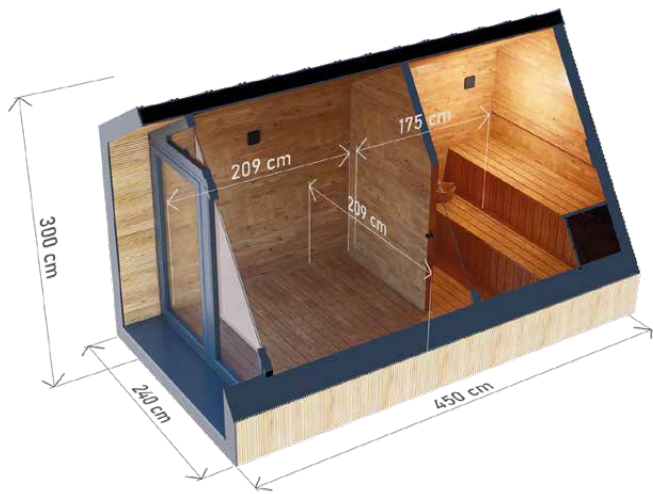

## SPECIFICATION

Dimensions: **2,24 x 3,04 x 2,48 m**  
Outer material: **Thermo pine**  
Rear wall: **sheet metal roofing**  
Frame: **spruce**  
Weight: **1300 kg**

Covering: **graphite-colored sheet metal roofing**  
Joinery: **doors and windows made of tinted tempered glass**

## DIMENSIONS

## SPECIFICATION

Dimensions: **2,40 x 4,50 x 3,00 m**  
Outer material: **Thermo pine**  
Frame: **spruce**  
Weight: **2200 kg**

Covering: **graphite-colored sheet metal roofing**  
Joinery: **doors and windows made of tinted tempered glass**