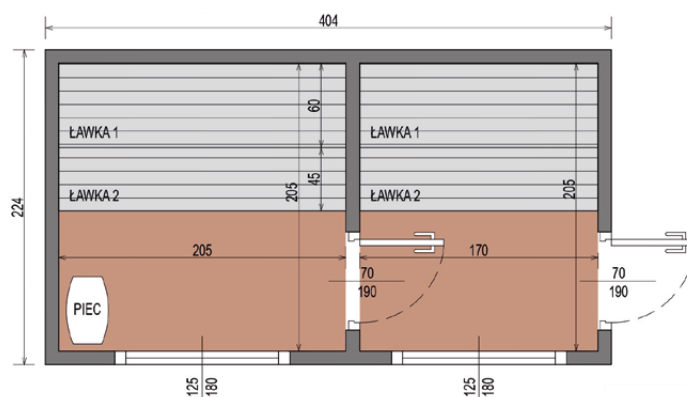

SAUNA PREMIUM 2,2 M x 4 M

HIGH QUALITY PREMIUM SAUNA MADE OF THERMO WOOD

DIMENSIONS

PLAN

COLOR VARIANTS

SPECIFICATION

Dimensions: **2,24 x 4,04 x 2,48 m**
Outer material: **Thermo pine**
Rear wall: **sheet metal roofing**
Frame: **spruce**
Weight: **1600 kg**

Covering: **graphite-colored sheet metal roofing**
Joinery: **doors and windows made of tinted tempered glass**

Filling: **pressed wool 50 mm**
Bench: **4 pcs.**
Lighting: **LED**