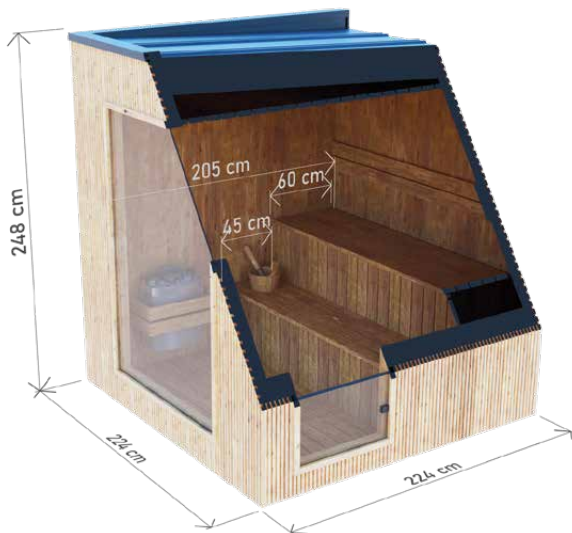

DIMENSIONS