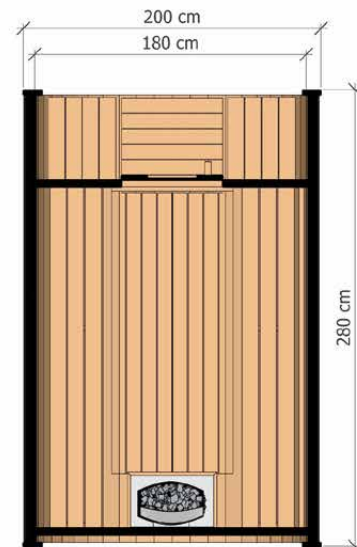

BARREL SAUNA 2,8 M

HIGH QUALITY GARDEN SAUNA WITH BALCONY

Option to order **THERMO** wood version!

DIMENSIONS

PLAN

COLOR VARIANTS

SPECIFICATION

Dimensions: **2,00 x 2,00 x 2,80 m**
Material: **spruce**
Board thickness: **45 mm**

Covering: **black bituminous shingles**
Reinforcement: **three stainless steel clamps**
Weight: **700 kg**

Installation: **two bases for mounting on the ground**
Door: **wooden with tempered glass**