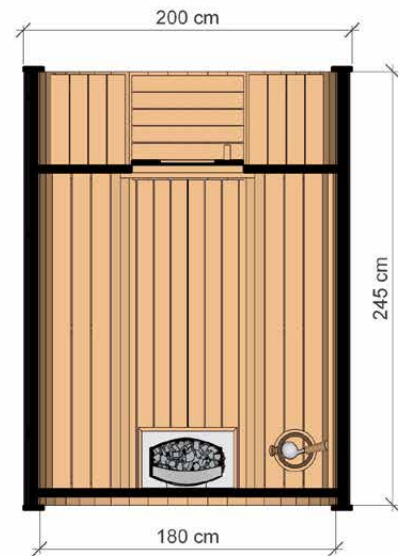

BARREL SAUNA 2,5 M

HIGH QUALITY GARDEN SAUNA WITH BALCONY

Option to order **THERMO** wood version!

DIMENSIONS

PLAN

COLOR VARIANTS

SPECIFICATION

Dimensions: **2,00 x 2,00 x 2,45 m**
Material: **spruce**
Board thickness: **45 mm**

Covering: **black bituminous shingles**
Reinforcement: **three stainless steel clamps**
Weight: **700 kg**

Installation: **two bases for mounting on the ground**
Door: **wooden with tempered glass**