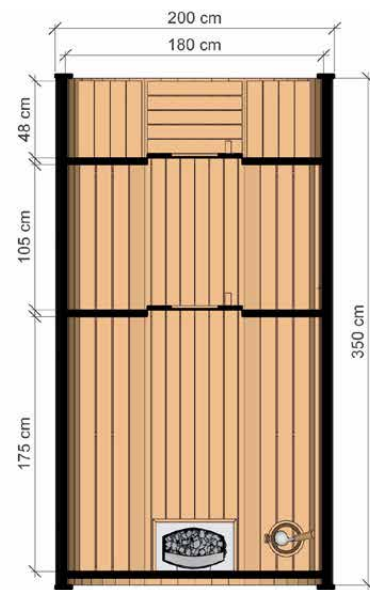

BARREL SAUNA 3,5 M

HIGH QUALITY GARDEN SAUNA WITH VESTIBULE

Option to order **THERMO** wood version!

DIMENSIONS

PLAN

COLOR VARIANTS

SPECIFICATION

Dimensions: **2,00 x 2,00 x 3,50 m**
Material: **spruce**
Board thickness: **45 mm**

Covering: **black bituminous shingles**
Reinforcement: **three/four stainless steel clamps**
Weight: **1000 kg**

Assembly: **three bases for mounting on the ground**
Door: **wooden with tempered glass**