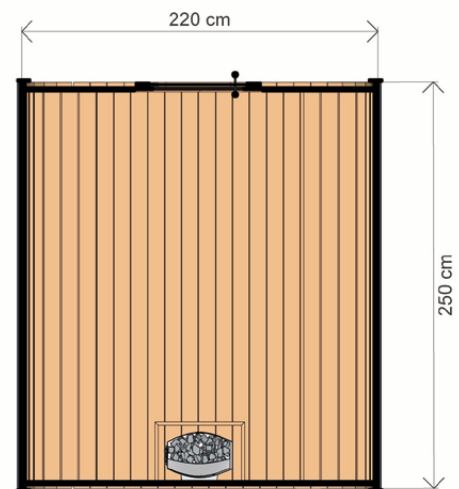

THERMO SAUNA DE

HIGH QUALITY PREMIUM SAUNA MADE OF THERMO WOOD

DIMENSIONS

PLAN

COLOR VARIANTS

SPECIFICATION

Dimensions: **2,20 x 2,50 x 2,05 m**
Material: **Thermo pine**
Log wal: **44 mm**
Weight: **700 kg**

Covering: **graphite-colored sheet metal roofing**
Joinery: **doors and windows made of tinted tempered glass**

Bench: **2 pcs.**
Lighting: **LED**