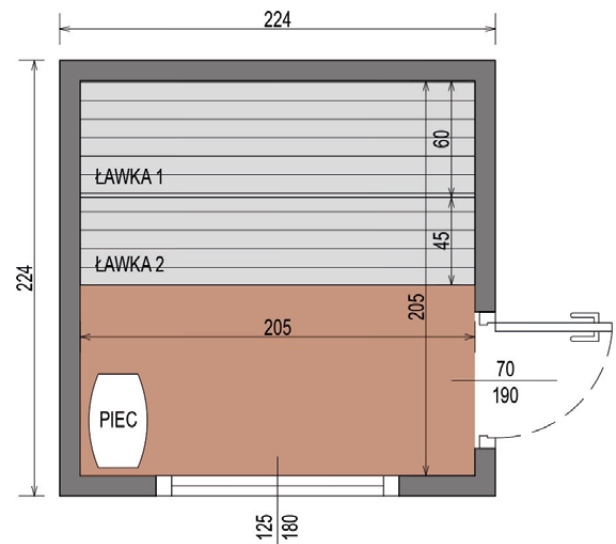

SAUNA PREMIUM 2,2 M x 2,2 M

HIGH QUALITY PREMIUM SAUNA MADE OF THERMO WOOD

DIMENSIONS

PLAN

COLOR VARIANTS

SPECIFICATION

Dimensions: **2,24 x 2,24 x 2,48 m**
Outer material: **Thermo pine**
Rear wall: **sheet metal roofing**
Frame: **spruce**
Weight: **1000 kg**

Covering: **graphite-colored sheet**
metal roofing
Joinery: **doors and windows made**
of tinted tempered glass

Filling: **pressed wool 50 mm**
Bench: **2 pcs.**
Lighting: **LED**