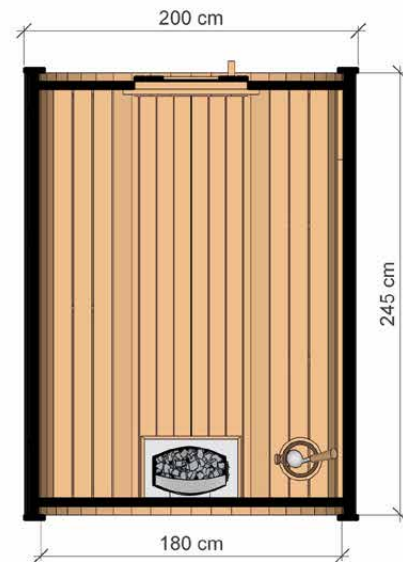

BARREL SAUNA 2,5 M

HIGH QUALITY GARDEN SAUNA

Option to order **THERMO** wood version!

DIMENSIONS

PLAN

COLOR VARIANTS

SPECIFICATION

Dimensions: **2,00 x 2,00 x 2,45 m**
Material: **spruce**
Board thickness: **45 mm**

Covering: **black bituminous shingles**
Reinforcement: **three stainless steel clamps**
Weight: **700 kg**

Installation: **two bases for mounting on the ground**
Door: **wooden with tempered glass**