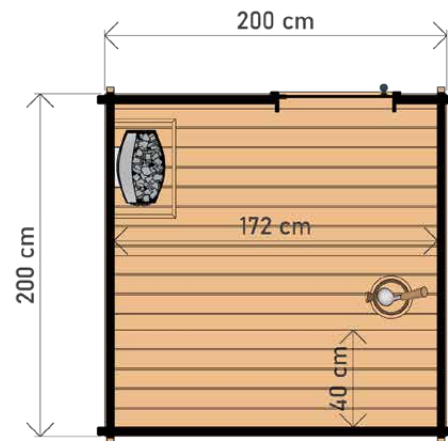

GARDEN SAUNA

HIGH QUALITY GARDEN SAUNA 2 X 2 M

Option to order **THERMO** wood version!

DIMENSIONS

PLAN

COLOR VARIANTS

SPECIFICATION

Dimensions: **2,00 x 2,00 x 2,30 m**
Material: **spruce/Thermo spruce**
Wall thickness: **45 mm**

Covering: **gray bituminous shingles**
Door: **tempered glass**

Bench: **2 pcs**
Possible lighting: **LED strip**