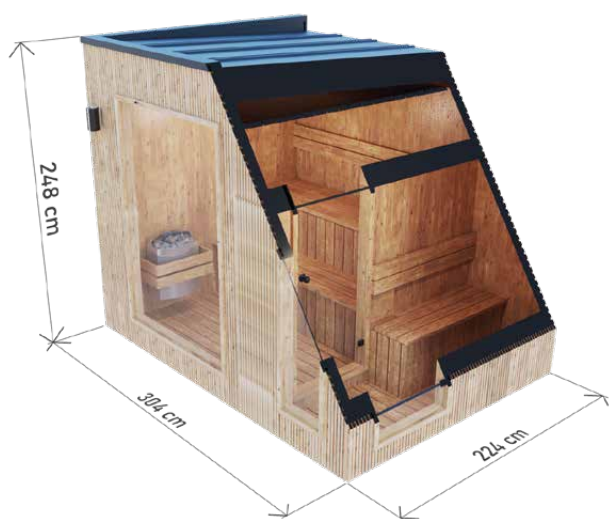

DIMENSIONS