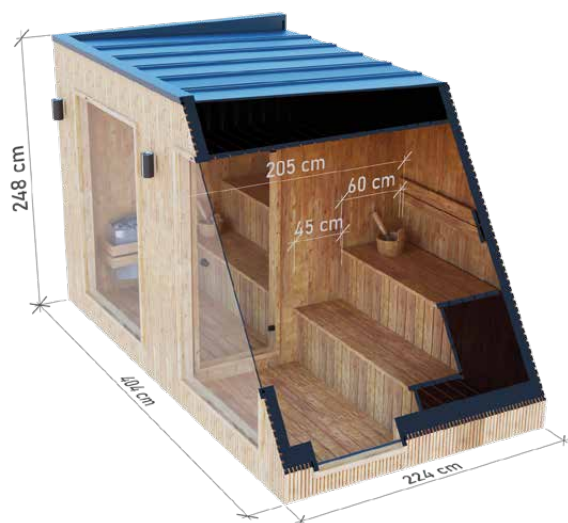

SAUNA PREMIUM 2,2 M x 4 M

HIGH QUALITY PREMIUM SAUNA MADE OF THERMO WOOD

DIMENSIONS

PLAN

COLOR VARIANTS

SPECIFICATION

Dimensions: **2,24 x 4,04 x 2,48 m**
Outer material: **Thermo pine**
Rear wall: **sheet metal roofing**
Frame: **spruce**
Weight: **1600 kg**

Covering: **graphite-colored sheet metal roofing**
Joinery: **doors and windows made of tinted tempered glass**

Filling: **pressed wool 50 mm**
Bench: **4 pcs.**
Lighting: **LED**