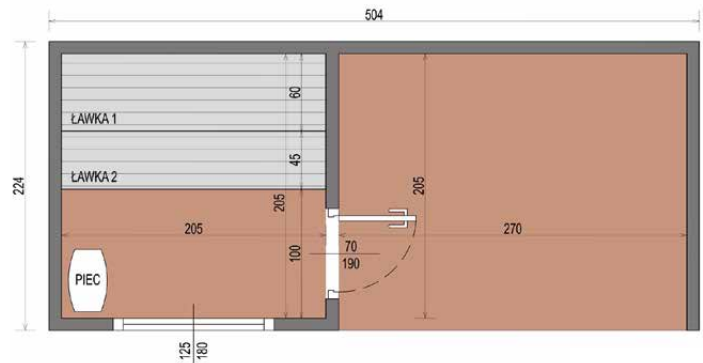

SAUNA HOUSE

HIGH QUALITY PREMIUM SAUNA 5 X 2,2 M

DIMENSIONS

PLAN

COLOR VARIANTS

SPECIFICATION

Dimensions: **2,24 x 5,04 x 2,48 m**
Material: **Thermo pine**
Frame: **spruce**
Weight: **1700 kg**

Covering: **graphite-colored sheet metal roofing**
Joinery: **doors and windows made of tinted tempered glass**

Filling: **pressed wool 50 mm**
Bench: **2 pcs.**
Lighting: **LED**