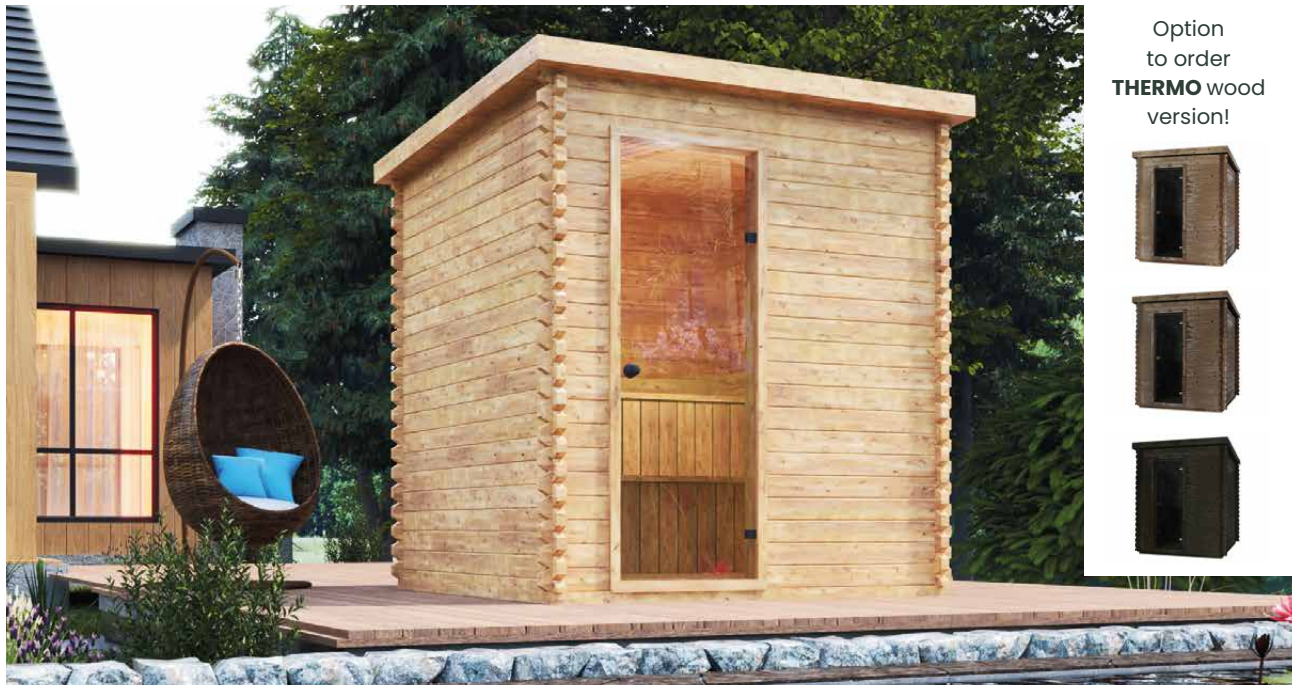

GARDEN SAUNA

HIGH QUALITY GARDEN SAUNA 2 X 2 M

Option to order **THERMO** wood version!

DIMENSIONS