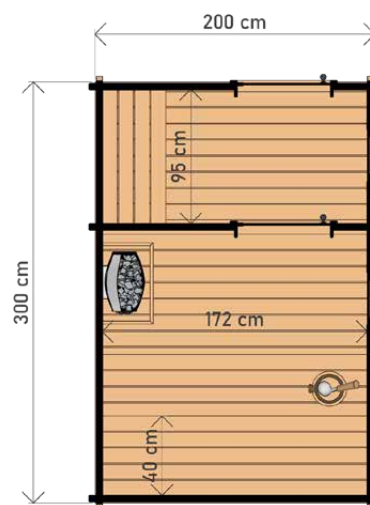

PLAN

COLOR VARIANTS

SPECIFICATION

Dimensions: **22,00 x 3,00 x 2,30 m**
Material: **spruce/Thermo spruce**
Wall thickness: **45 mm**

Covering: **gray bituminous shingles**
Joinery: **two vertical glazing**
Doors: **tempered glass**

Reinforcement: **2 metal clamps**
Bench: **3 pcs.**
Possible lighting: **LED strip**