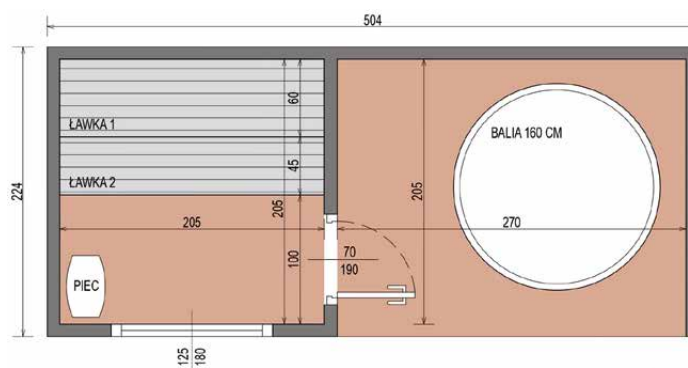

SAUNA HOUSE

HIGH QUALITY PREMIUM SAUNA SET WITH HOT TUB 5 X 2.2 M

DIMENSIONS

PLAN

COLOR VARIANTS

SPECIFICATION

Dimensions: **2,24 x 5,04 x 2,48 m**
Material: **Thermo pine**
Frame: **spruce**
Weight: **1700 kg**

Covering: **graphite-colored sheet metal roofing**
Joinery: **doors and windows made of tinted tempered glass**

Filling: **pressed wool 50 mm**
Bench: **2 pcs.**
Lighting: **LED**