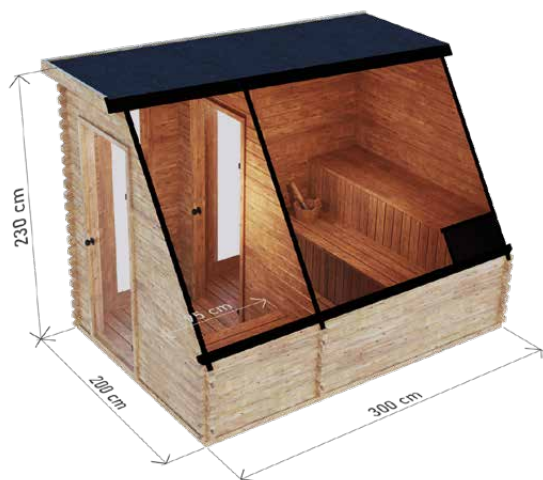

# GARDEN SAUNA

HIGH QUALITY GARDEN SAUNA 2 X 3 M

Option to order **THERMO** wood version!

## DIMENSIONS