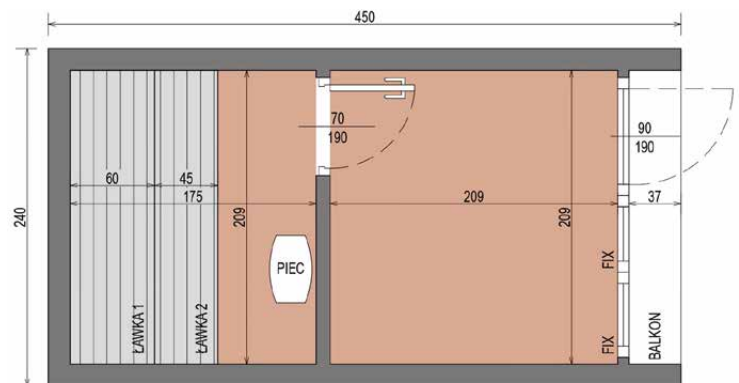

SAUNA HOUSE PREMIUM 2,4 M x 4,5 M

HIGH QUALITY PREMIUM SAUNA MADE OF THERMO WOOD

DIMENSIONS

PLAN

COLOR VARIANTS

SPECIFICATION

Dimensions: **2,40 x 4,50 x 3,00 m**
Outer material: **Thermo pine**
Frame: **spruce**
Weight: **2200 kg**

Covering: **graphite-colored sheet metal roofing**
Joinery: **doors and windows made of tinted tempered glass**

Filling: **pressed wool 50 mm**
Bench: **2 pcs**
Lighting: **LED**