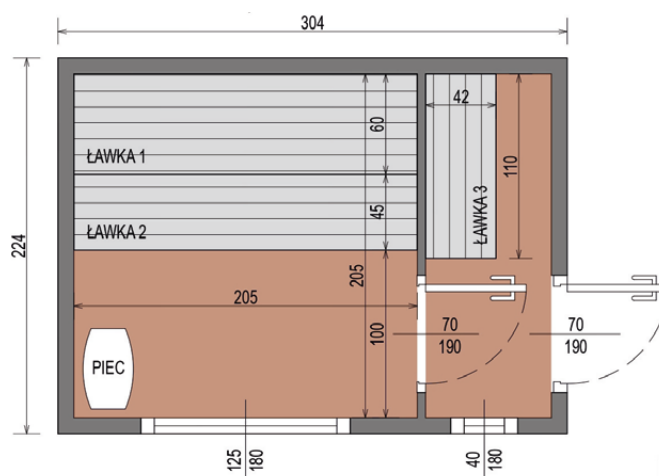

SAUNA PREMIUM 2,2 M x 3 M

HIGH QUALITY PREMIUM SAUNA MADE OF THERMO WOOD

DIMENSIONS

PLAN

COLOR VARIANTS

SPECIFICATION

Dimensions: **2,24 x 3,04 x 2,48 m**
Outer material: **Thermo pine**
Rear wall: **sheet metal roofing**
Frame: **spruce**
Weight: **1300 kg**

Covering: **graphite-colored sheet metal roofing**
Joinery: **doors and windows made of tinted tempered glass**

Filling: **pressed wool 50 mm**
Bench: **4 pcs.**
Lighting: **LED**