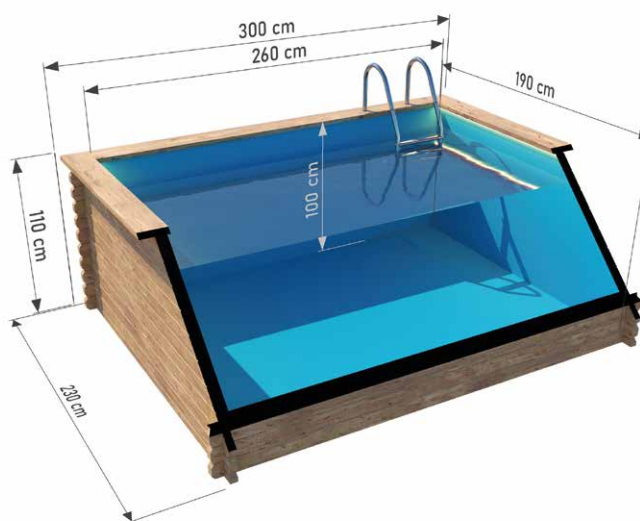

TABLE OF CONTENTS

page

Wooden pool 3 x 2 m	4
Wooden pool 4 x 2 m	5
Wooden pool 5 x 2 m	6
Wooden pool 6 x 2 m	7
Pool with stove 4,8 x 2,3 m	8
Basen Premium SPA z jacuzzi 4,85 x 2,35 m	9
Basen Premium SPA z jacuzzi 6,85 x 3 m	10
Premium SPA pool with counter-current 4,85 x 2,35 m	11

Wooden pool 3 x 2 m

With polypropylene liner

Option to order **THERMO** wood version!

DIMENSIONS

COLOR VARIANTS

SPECIFICATION

Dimensions:

External width: **230 cm**
Internal width: **190 cm**
External length: **300 cm**
Internal length: **260 cm**
External height: **110 cm**
Internal height: **100 cm**

Capacity: **4940 L**
Material: **Spruce**
Board thickness: **44 mm**
Insert: **polypropylene board**
Reinforcement: **none**
Weight: **500 kg**
Assembly: **delivered assembled**

In the set:

- Steps
- Ladder
- Sand filter

Wooden pool 4 x 2 m

With polypropylene liner

Option to order
THERMO wood
version!

DIMENSIONS

COLOR VARIANTS

SPECIFICATION

Dimensions:

External width: **230 cm**
Internal width: **190 cm**
External length: **400 cm**
Internal length: **360 cm**
External height: **110 cm**
Internal height: **100 cm**