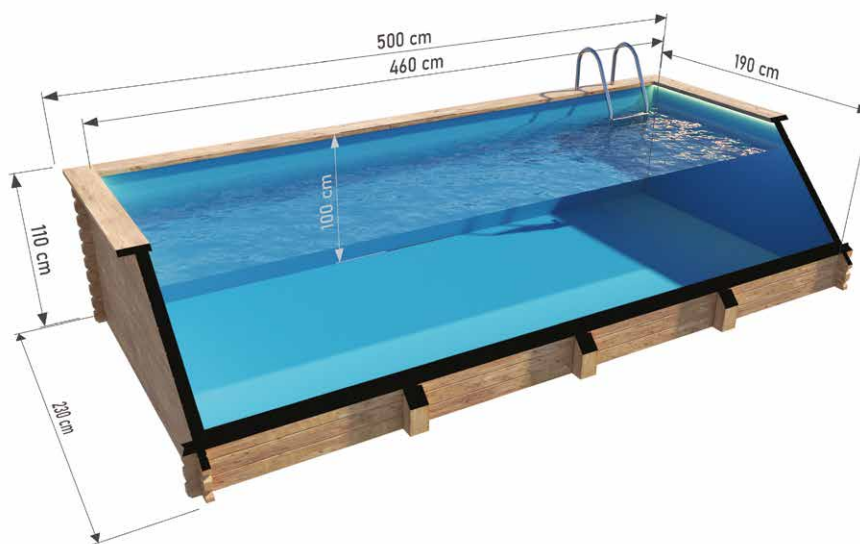

Capacity: **6840 L**
Material: **Spruce**
Board thickness: **44 mm**
Insert: **polypropylene board**
Reinforcement: **2 wooden posts**
Weight: **700 kg**
Assembly: **delivered assembled**

In the set:

- Steps
- Ladder
- Sand filter

Wooden pool 5 x 2 m

With polypropylene liner

Option to order **THERMO** wood version!

DIMENSIONS

COLOR VARIANTS

SPECIFICATION

Dimensions:

External width: **230 cm**
Internal width: **190 cm**
External length: **500 cm**
Internal length: **460 cm**
External height: **110 cm**
Internal height: **100 cm**

Capacity: **8700 L**
Material: **Spruce**
Board thickness: **44 mm**
Insert: **polypropylene board**
Reinforcement: **3 wooden posts**
Weight: **900 kg**
Assembly: **delivered assembled**

In the set:

- Steps
- Ladder
- Sand filter

Wooden pool 6 x 2 m

With polypropylene liner

Option to order **THERMO** wood version!

DIMENSIONS

COLOR VARIANTS

SPECIFICATION

Dimensions:

External width: **230 cm**
Internal width: **190 cm**
External length: **600 cm**
Internal length: **560 cm**
External height: **110 cm**
Internal height: **100 cm**