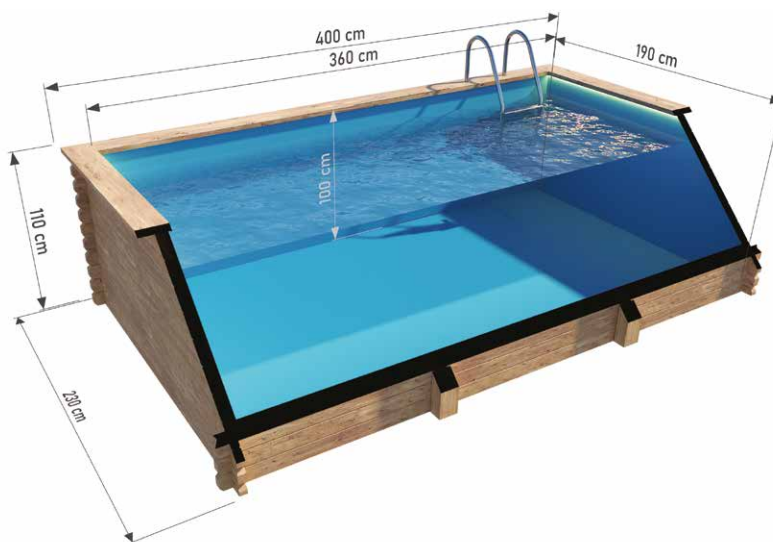

Wooden pool 3 x 2 m

With polypropylene liner

Option to order **THERMO** wood version!

DIMENSIONS

COLOR VARIANTS

SPECIFICATION

Dimensions:

External width: **230 cm**
Internal width: **190 cm**
External length: **300 cm**
Internal length: **260 cm**
External height: **110 cm**
Internal height: **100 cm**

Capacity: **4940 L**
Material: **Spruce**
Board thickness: **44 mm**
Insert: **polypropylene board**
Reinforcement: **none**
Weight: **500 kg**
Assembly: **delivered assembled**

In the set:

- Steps
- Ladder
- Sand filter

Wooden pool 4 x 2 m

With polypropylene liner

Option to order
THERMO wood
version!

DIMENSIONS

COLOR VARIANTS

SPECIFICATION

Dimensions:

External width: **230 cm**
Internal width: **190 cm**
External length: **400 cm**
Internal length: **360 cm**
External height: **110 cm**
Internal height: **100 cm**

Capacity: **6840 L**
Material: **Spruce**
Board thickness: **44 mm**
Insert: **polypropylene board**
Reinforcement: **2 wooden posts**
Weight: **700 kg**
Assembly: **delivered assembled**

In the set:

- Steps
- Ladder
- Sand filter