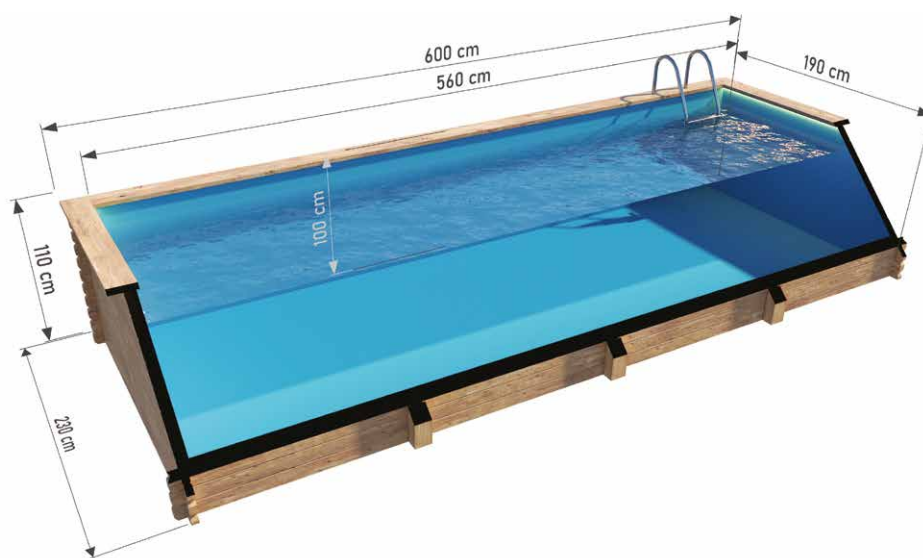

Capacity: **8700 L**
Material: **Spruce**
Board thickness: **44 mm**
Insert: **polypropylene board**
Reinforcement: **3 wooden posts**
Weight: **900 kg**
Assembly: **delivered assembled**

In the set:

- Steps
- Ladder
- Sand filter

Wooden pool 6 x 2 m

With polypropylene liner

Option to order **THERMO** wood version!

DIMENSIONS

COLOR VARIANTS

SPECIFICATION

Dimensions:

External width: **230 cm**
Internal width: **190 cm**
External length: **600 cm**
Internal length: **560 cm**
External height: **110 cm**
Internal height: **100 cm**

Capacity: **10 600 L**
Material: **Spruce**
Board thickness: **44 mm**
Insert: **polypropylene board**
Reinforcement: **4 wooden posts**
Weight: **1 000kg**
Assembly: **delivered assembled**

In the set:

External width: **230 cm**
Internal width: **190 cm**
External length: **480 cm**
Internal length: **360 cm**
External height: **110 cm**
Internal height: **100 cm**

Capacity: **6 840 L**
Material: **Spruce**
Board thickness: **44 mm**
Insert: **polypropylene board**
Reinforcement: **3 wooden posts**
Weight: **900 kg**
Assembly: **delivered assembled**