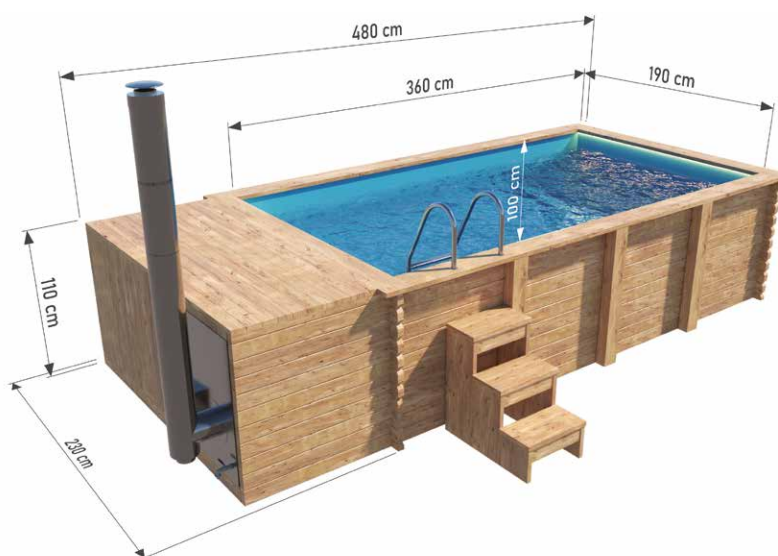

- Steps
- Ladder
- Sand filter

Pool with stove 4,8 x 2,3 m

With polypropylene liner

Option to order **THERMO** wood version!

DIMENSIONS

COLOR VARIANTS

SPECIFICATION

Dimensions:

External width: **230 cm**
Internal width: **190 cm**
External length: **480 cm**
Internal length: **360 cm**
External height: **110 cm**
Internal height: **100 cm**

Capacity: **6 840 L**
Material: **Spruce**
Board thickness: **44 mm**
Insert: **polypropylene board**
Reinforcement: **3 wooden posts**
Weight: **900 kg**
Assembly: **delivered assembled**

In the set:

- Steps
- Ladder
- Sand filter

Premium SPA pool with jacuzzi 4,85 x 2,35m

With polypropylene liner, made of THERMO wood

DIMENSIONS

COLOR VARIANTS

SPECIFICATION

Dimensions:

External width: **235 cm**
Internal width: **189 cm**
External length: **485 cm**
Internal length: **360 cm**
External height: **112 cm**
Internal height: **100 cm**

Capacity: **6 840 L**
Material: **Spruce**
Board thickness: **44 mm**
Insert: **polypropylene board**
Reinforcement: **wooden casing and framework**
Weight: **900 kg**
Assembly: **delivered assembled**